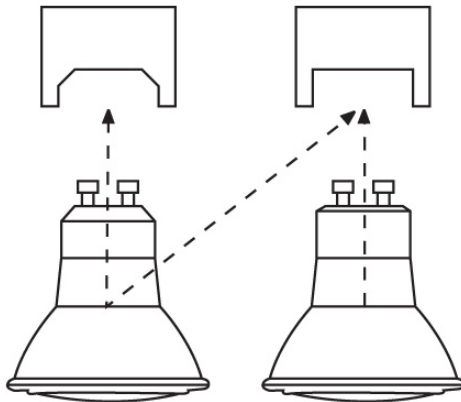

Atouts techniques

Dimensions (mm)

GU10

GZ10

Photométrie

Données générales

Nom du produit	Hi-Spot ES50 50W Red 240V
Technologie	Halogen
Cap/Base	GU10
General application	Hospitality, Residential & Consumer, Retail
ETIM Class	EC000266

Données optiques

Chromaticité réglable	N
Luminous Intensity (cd)	225

Caractéristiques électriques

Power consumption (W)	50
Wattage (W)	50

Durée de vie

Average life (Nominal) (h)	2500

Données physiques

Poids (kg)	0.046