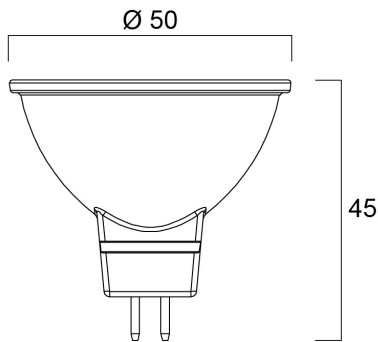

RefLED MR16 V5 345lm 827 36° SL

Code article 0026611

SYLVANIA

- Compact, energy efficient and exceptional value for money product.
- Same shape and size as halogen MR16 lamp
- Compact Cluster SMD technology enabling high efficiency with halogen look
- Reduced visible heat sink from the front
- Available in 36 degree
- High lumen efficacy
- 12V AC/DC
- 15,000 hours average rated life
- 3 years warranty

Atouts techniques

Dimensions (mm)

Photométrie

RefLED MR16 V5 345lm 827 36° SL

Code article 0026611

SYLVANIA

Données générales

Nom du produit	RefLED MR16 V5 345lm 827 36° SL
Technologie	LED
Puissance (nominale) (W)	4.50
Cap/Base	GU5.3
Fixture rating	Open
General application	Hospitality, Education, Residential & Consumer
Performance ambient temperature Tq (°C)	25
ETIM Class	EC001959
Numéro virtuel FI	4740454
Warranty	3 ans

Durée de vie

Average life (Nominal) (h)	15000
Durée de vie moyenne (nominale) (h)	15000

Données physiques

Longueur (mm)	45
Nominal Product Diameter (mm)	50
Poids (kg)	0.026

Emballage

Product EAN number	5410288266114
Longueur simple de l'emballage (cm)	5.5
Largeur simple de l'emballage (cm)	5.2
Packaging single depth (cm)	5.2
DUN14 (inner)	15410288266111
Units per inner package	6
Packaging inner length / height (cm)	16.7
Packaging inner width (cm)	11.5
Packaging inner depth (cm)	6.5
DUN14 (outer)	25410288266118
Units per outer package	60
Packaging outer length / height (cm)	59.0
Packaging outer width (cm)	18.2
Packaging outer depth (cm)	15.5