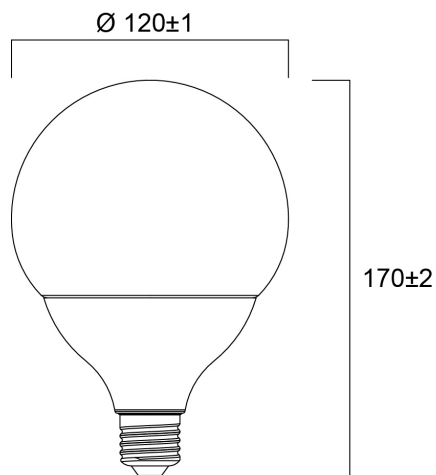

ToLEDo G120 2450LM 840 E27 SL

Code article 0026903

SYLVANIA

Compact and elegant design Suitable replacement for halogen, incandescent and compact fluorescent lamps Instant light at the flick of a switch Uniform light distribution Good colour rendering (CRI 80) Perfect for hotels, restaurants, lobbies, corridors, stairwells, reception areas Lower maintenance costs 15,000 hours average rated life

Atouts techniques

Dimensions (mm)

Photométrie

ToLEDo G120 2450LM 840 E27 SL

Code article 0026903

SYLVANIA

Données générales

Nom du produit	ToLEDo G120 2450LM 840 E27 SL
Technologie	LED
Puissance (nominale) (W)	20
Lamp shape	Round/globe
Cap/Base	E27
Lamp finish	Opal
Fixture rating	Open
General application	Office, Hospitality, Retail, Logistics & Industry, Education, Residential & Consumer, Museums & Galleries
Operating temperature range (°C)	-20°C...+40°C
Performance ambient temperature Tq (°C)	25
Virtual assistant compatibility	N/A
ETIM Class	EC001959
Numéro virtuel FI	4740656
Warranty	3 ans

Durée de vie

Lifespan L70 B50	15000
Average life (Nominal) (h)	15000
Durée de vie moyenne (nominale) (h)	15000

Données physiques

IP rating	IP20
Longueur (mm)	172
Nominal Product Diameter (mm)	120
Poids (kg)	0.275

ToLEDo G120 2450LM 840 E27 SL

Code article 0026903

SYLVANIA

Emballage

Product EAN number	5410288269030
Longueur simple de l'emballage (cm)	12.5
Largeur simple de l'emballage (cm)	12.5
Packaging single depth (cm)	19.0
DUN14 (inner)	15410288269037
Units per outer package	6
Packaging outer length / height (cm)	65.0
Packaging outer width (cm)	26.5
Packaging outer depth (cm)	21.0