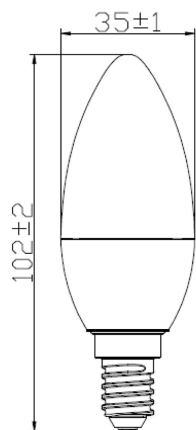

ToLEDo CANDLE V6 250LM 865 E14 SL

Code article 0026972

SYLVANIA

- Compact and elegant design • Suitable replacement for halogen, incandescent and compact fluorescent candle lamps • Instant light at the flick of a switch • Uniform light distribution • Good colour rendering (CRI 80) • Perfect for hotels, restaurants, lobbies, corridors, stairwells, reception areas • Lower maintenance costs • A+ energy rating

Atouts techniques

Dimensions (mm)

Photométrie

ToLEDo CANDLE V6 250LM 865 E14 SL

Code article 0026972

SYLVANIA

Données générales

Nom du produit	ToLEDo CANDLE V6 250LM 865 E14 SL
Technologie	LED
Puissance (nominale) (W)	3
Cap/Base	E14
Fixture rating	Open
General application	Hospitality, Residential & Consumer
Performance ambient temperature Tq (°C)	25
ETIM Class	EC001959
Numéro virtuel FI	4740506
Warranty	3 ans

Durée de vie

Average life (Nominal) (h)	15000
Durée de vie moyenne (nominale) (h)	15000

Données physiques

Longueur (mm)	104
Nominal Product Diameter (mm)	35
Poids (kg)	0.027

Emballage

Product EAN number	5410288269726
Longueur simple de l'emballage (cm)	11.7
Largeur simple de l'emballage (cm)	4.8
Packaging single depth (cm)	4.8
DUN14 (inner)	15410288269723
Units per inner package	6
Packaging inner length / height (cm)	15.5
Packaging inner width (cm)	10.5
Packaging inner depth (cm)	13.4
DUN14 (outer)	25410288269720
Units per outer package	60
Packaging outer length / height (cm)	55.0
Packaging outer width (cm)	32.6
Packaging outer depth (cm)	15.4