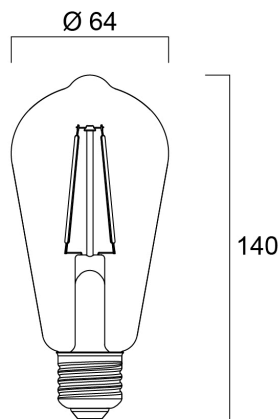

ToLEDo RT ST64 V4 CL 470LM 827 E27 SL

Code article 0027175

SYLVANIA

- Perfect for decorative and general lighting applications and creates a warm ambiance similar to traditional lamps
- Same look, size and functionality as incandescent lamps
- Omni-directional light distribution
- A++ energy rating
- Suitable replacement for incandescent and halogen lamps
- Gives same sparkling light effect as incandescent lamp
- Dimensionally identical to incandescent lamps - fits all fixtures
- Environment friendly - no mercury and lower CO2 emissions

Atouts techniques

Dimensions (mm)

Photométrie

ToLEDo RT ST64 V4 CL 470LM 827 E27 SL

Code article 0027175

SYLVANIA

Données générales

Nom du produit	ToLEDo RT ST64 V4 CL 470LM 827 E27 SL
Technologie	LED
Puissance (nominale) (W)	4.5
Cap/Base	E27
Fixture rating	Open
General application	Hospitality, Residential & Consumer
Performance ambient temperature Tq (°C)	25
ETIM Class	EC001959
Numéro virtuel FI	4740429
Numéro virtuel SE	8295090
Warranty	3 ans

Durée de vie

Average life (Nominal) (h)	15000
Durée de vie moyenne (nominale) (h)	15000

Données physiques

Longueur (mm)	140
Nominal Product Diameter (mm)	64
Poids (kg)	0.047

Emballage

Product EAN number	5410288271750
Longueur simple de l'emballage (cm)	16.0
Largeur simple de l'emballage (cm)	6.9
Packaging single depth (cm)	6.9
DUN14 (inner)	15410288271757
Units per inner package	6
Packaging inner length / height (cm)	21.9
Packaging inner width (cm)	14.5
Packaging inner depth (cm)	17.5
DUN14 (outer)	25410288271754
Units per outer package	60
Packaging outer length / height (cm)	75.3
Packaging outer width (cm)	23.3
Packaging outer depth (cm)	37.8