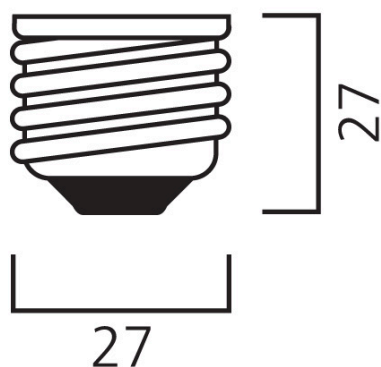

ToLEDo GLS 1521lm 827 E27 SL4

Code article 0028204

SYLVANIA

- Compact and elegant design • Suitable replacement for halogen, incandescent and compact fluorescent lamps • Instant light at the flick of a switch • Uniform light distribution • Good colour rendering (CRI 80) • Perfect for hotels, restaurants, lobbies, corridors, stairwells, reception areas • Lower maintenance costs • A+ energy rating • 12,000 hours average rated life

Atouts techniques

Dimensions (mm)

E27

Photométrie

ToLEDo GLS 1521lm 827 E27 SL4

Code article 0028204

SYLVANIA

Données générales

Durée de vie

Average life (Nominal) (h)	12000
Durée de vie moyenne (nominale) (h)	12000

Données physiques

Longueur (mm)	120
Nominal Product Diameter (mm)	65
Poids (kg)	0.31

Emballage

Product EAN number	5410288282046
Longueur simple de l'emballage (cm)	28.5
Largeur simple de l'emballage (cm)	7.0
Packaging single depth (cm)	13.5
DUN14 (inner)	15410288282043
Units per outer package	15
Packaging outer length / height (cm)	36.5
Packaging outer width (cm)	30.0
Packaging outer depth (cm)	43.0