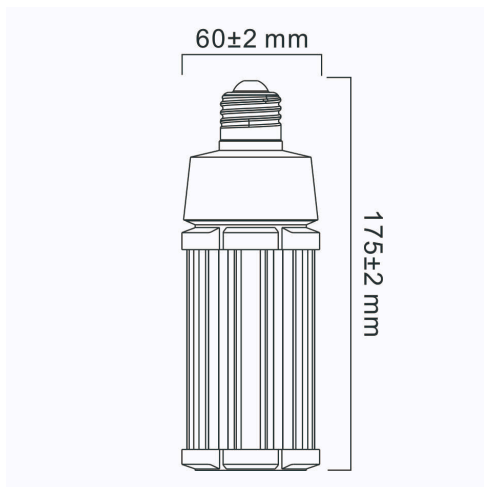

ToLEDo Performer T60 3400LM 840 E27 SL

Code article 0028370

SYLVANIA

Direct retrofit replacement for high-pressure mercury vapor lamps (HPMV) 50,000 hours average rated lifetime Up to 78% energy saving compared to the standard high-pressure mercury vapor lamps Mercury-free solution Lower maintenance cost High lumen efficacy Dual operating mode – compatible with HPMV magnetic ballast and also, suitable for AC direct mains 100-240V operation High surge voltage protection: 4kV Suitable for both open and enclosed luminaires Wide light distribution High switching cycles – 200,000X High colour rendering – CRI80 Minimum and maximum operating temperature: -30°C to 50°C

Atouts techniques

Dimensions (mm)

Photométrie

ToLEDo Performer T60 3400LM 840 E27 SL

Code article 0028370

SYLVANIA

Données générales

Nom du produit	ToLEDo Performer T60 3400LM 840 E27 SL
Technologie	LED
Puissance (nominale) (W)	27
Cap/Base	E27
Fixture rating	Open
General application	Logistics & Industry
Operating temperature range (°C)	-20°C...+50°C
Performance ambient temperature Tq (°C)	25
ETIM Class	EC001959
Numéro virtuel FI	4740739
Warranty	5 ans

Durée de vie

Lifespan L70 B50	50000
Average life (Nominal) (h)	50000
Durée de vie moyenne (nominale) (h)	50000

Données physiques

Longueur (mm)	175
Nominal Product Diameter (mm)	60
Poids (kg)	0.312

Emballage

Product EAN number	5410288283708
Longueur simple de l'emballage (cm)	7.3
Largeur simple de l'emballage (cm)	7.3
Packaging single depth (cm)	22.5
DUN14 (inner)	15410288283705
Units per outer package	6
Packaging outer length / height (cm)	23.6
Packaging outer width (cm)	16.4
Packaging outer depth (cm)	24.6