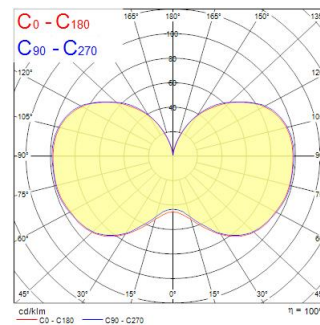

ToLEDo Performer T60 3400LM 840 E27 SL

Code article 0028370

SYLVANIA

Direct retrofit replacement for high-pressure mercury vapor lamps (HPMV) 50,000 hours average rated lifetime Up to 78% energy saving compared to the standard high-pressure mercury vapor lamps Mercury-free solution Lower maintenance cost High lumen efficacy Dual operating mode – compatible with HPMV magnetic ballast and also, suitable for AC direct mains 100-240V operation High surge voltage protection: 4kV Suitable for both open and enclosed luminaires Wide light distribution High switching cycles – 200,000X High colour rendering – CRI80 Minimum and maximum operating temperature: -30°C to 50°C

Atouts techniques

Dimensions (mm)

Photométrie

ToLEDo Performer T60 3400LM 840 E27 SL

Code article 0028370

SYLVANIA

Données générales

Nom du produit	ToLEDo Performer T60 3400LM 840 E27 SL
Technologie	LED
Puissance (nominale) (W)	27
Cap/Base	E27
Fixture rating	Open
General application	Logistics & Industry
Operating temperature range (°C)	-20°C...+50°C
Performance ambient temperature Tq (°C)	25
ETIM Class	EC001959
Numéro virtuel FI	4740739
Warranty	5 ans

Données optiques

Useful luminous flux (Φuse)	3400
Flux lumineux utile (nominal) (lm)	3400
Température de couleur (K)	4000
Couleur de lumière	Cool White
IRC (Ra)	80
Colour Variation Initial (SDCM)	SDCM6
Photobiological Risk Group	RG1
Maintien du flux à la fin de la durée de vie nominale (lm)	70

Caractéristiques électriques

Power consumption (W)	27
Wattage (W)	27
Heure de démarrage (max) (s)	0.5
Temps de préchauffage jusqu'à 60 % de la pleine lumière (max) (s)	0.5
Primary Supply/Product voltage - min (V)	220
Primary Supply/Product voltage - max (V)	240
Lamp power factor	0.95
Control gear required	No
No. Of switching cycles before premature failures	>200000
Dimmable	No
Courant d'appel (A)	79.6
Inrush Duration (µs)	2
Lamp Energy Label (class)	E
Nominal Frequency (Hz)	50/60Hz
Max. products per 16A C Breaker	53