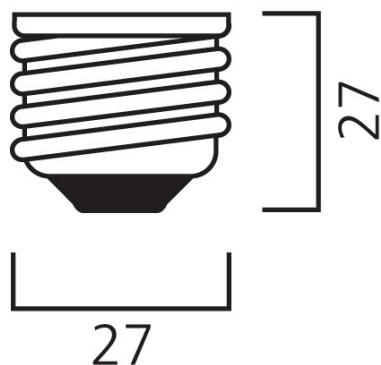

# TOLEDO RADIANCE BLK DIM 650LM 840 E27 SL

Code article 0029010

**SYLVANIA**

• Stylish and innovative solution • Fluid design – easily blend with the ambience and change the look and feel of the room • Uniform light distribution with an element of direct/indirect lighting • Dimmable functionality to set the desired light level • Low glare - suitable for low height installation • Construction: black housing, textured circular reflector and matt diffuser ring • E27 lamp base, easy-to-install • 25,000 hours average rated life • Lumen output: 650lm • High lumen efficacy - up to 81 lm/W • Product dimensions (WxL) : 142mm x 118mm • 3 years warranty • Environment-friendly – no mercury and lower CO2 emissions • CRI 80

## Atouts techniques

Dimensions (mm)

**E27**

Photométrie

## Données physiques

Longueur (mm)	118
Nominal Product Diameter (mm)	142
Poids (kg)	0.134

## Emballage

Product EAN number	5410288290102
Longueur simple de l'emballage (cm)	16.0
Largeur simple de l'emballage (cm)	13.5
Packaging single depth (cm)	16.5
DUN14 (inner)	15410288290109
Units per outer package	2
Packaging outer length / height (cm)	28.5
Packaging outer width (cm)	17.0
Packaging outer depth (cm)	18.0