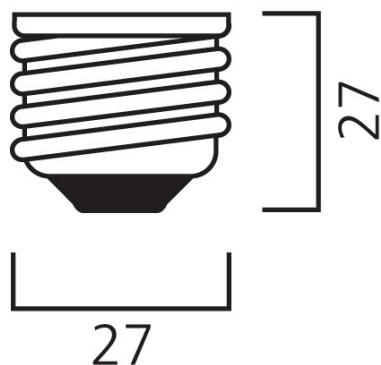

TOLEDO RADIANCE BLK DIM 850LM 840 E27 SL

Code article 0029012

SYLVANIA

• Stylish and innovative solution • Fluid design – easily blend with the ambience and change the look and feel of the room • Uniform light distribution with an element of direct/indirect lighting • Dimmable functionality to set the desired light level • Low glare - suitable for low height installation • Construction: black housing, textured circular reflector and matt diffuser ring • E27 lamp base, easy-to-install • 25,000 hours average rated life • Lumen output: 850lm • High lumen efficacy - up to 81 lm/W • Product dimensions (WxL) : 192mm x 118mm • 3 years warranty • Environment-friendly – no mercury and lower CO2 emissions • CRI 80

Atouts techniques

Dimensions (mm)

E27

Photométrie

TOLEDO RADIANCE BLK DIM 850LM 840 E27 SL

Code article 0029012

SYLVANIA

Données générales

Données optiques

Useful luminous flux (Φ_{use})	850
Flux lumineux utile (nominal) (lm)	850
Température de couleur (K)	4000
Couleur de lumière	Cool White
Colour Code	840
IRC (Ra)	80
Colour Variation Initial (SDCM)	SDCM6
Colour Consistency (SDCM)	6
Beam Angle (°)	360
Maintien du flux à la fin de la durée de vie nominale (lm)	70

Durée de vie

Average life (Nominal) (h)	25000
Durée de vie moyenne (nominale) (h)	25000

Données physiques

Longueur (mm)	118
Nominal Product Diameter (mm)	192
Poids (kg)	0.196

Emballage

Product EAN number	5410288290126
Longueur simple de l'emballage (cm)	21.0
Largeur simple de l'emballage (cm)	13.5
Packaging single depth (cm)	21.5
DUN14 (inner)	15410288290123
Units per outer package	2
Packaging outer length / height (cm)	28.5
Packaging outer width (cm)	22.0
Packaging outer depth (cm)	23.0