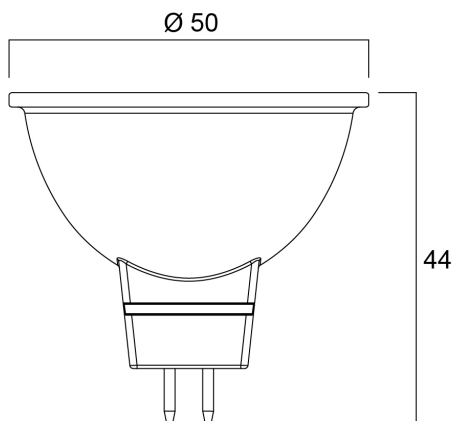

Atouts techniques

Dimensions (mm)