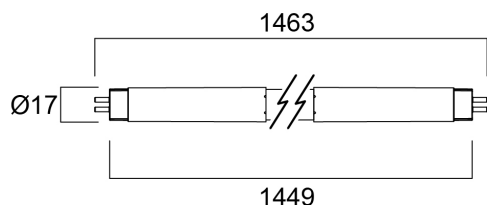

ToLEDo Superia T5 ECG HE V3 5FT 2800LM 840

Code article 0029267

SYLVANIA

50,000 hours average rated lifetime. Last 2.5 times longer than 35W 1449mm fluorescent tri-phosphor T5 lamp. High switching cycles – 200,000X. High lumen efficacy. Omni-directional light distribution and wide beam angle. Minimum and maximum operating temperature: -20°C to 50°C. Glass construction and polycarbonate end-caps. Not suitable for direct mains (AC 220-240V) or magnetic/ CCG ballast. Works only with compatible electronic ballasts. Ideal for factories, parking lots, supermarkets, department stores, schools and offices.

Atouts techniques

Dimensions (mm)

Photométrie

ToLEDo Superia T5 ECG HE V3 5FT 2800LM 840

Code article 0029267

SYLVANIA

Données générales

Nom du produit	ToLEDo Superia T5 ECG HE V3 5FT 2800LM 840
Technologie	LED
Puissance (nominale) (W)	18
Lamp shape	Tube, double-ended
Cap/Base	G5
Lamp finish	Opal
Built in presence detector	NONE
Fixture rating	Open
General application	Education, Hospitality, Logistics & Industry, Museums & Galleries, Office, Residential & Consumer, Retail
Operating temperature range (°C)	-20°C...+45°C
Performance ambient temperature Tq (°C)	25
Virtual assistant compatibility	N/A
ETIM Class	EC001959
Warranty	5 ans

Données optiques

Useful luminous flux (Φuse)	2800
Flux lumineux utile (nominal) (lm)	2800
Température de couleur (K)	4000
Couleur de lumière	Cool White
IRC (Ra)	80
Colour Variation Initial (SDCM)	SDCM6
Beam Angle (°)	150
Photobiological Risk Group	RG0
Maintien du flux à la fin de la durée de vie nominale (lm)	70

ToLEDo Superia T5 ECG HE V3 5FT 2800LM 840

Code article 0029267

SYLVANIA

Emballage

Product EAN number	5410288292670
Longueur simple de l'emballage (cm)	146.0
Largeur simple de l'emballage (cm)	2.0
Packaging single depth (cm)	2.0
DUN14 (inner)	15410288292677
Units per outer package	10
Packaging outer length / height (cm)	152.0
Packaging outer width (cm)	15.5
Packaging outer depth (cm)	8.0