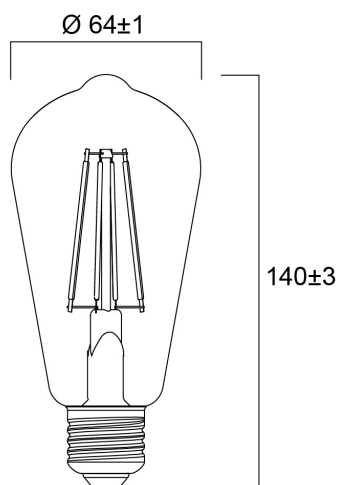

ToLEDo RT ST64 V5 CL DIM 806LM 827 E27 SL

Code article 0029309

SYLVANIA

Perfect for decorative and general lighting applications and creates a warm ambiance similar to traditional lamps Same look, size and functionality as incandescent lamps Omni-directional light distribution Suitable replacement for incandescent and halogen lamps Gives same sparkling light effect as incandescent lamp Dimensionally identical to incandescent lamps - fits all fixtures Environment friendly - no mercury and lower CO2 emissions Dimmable with approved dimmers

Atouts techniques

Dimensions (mm)

Photométrie

ToLEDo RT ST64 V5 CL DIM 806LM 827 E27 SL

Code article 0029309

SYLVANIA

Données générales

Nom du produit	ToLEDo RT ST64 V5 CL DIM 806LM 827 E27 SL
Technologie	LED
Puissance (nominale) (W)	7
Cap/Base	E27
Fixture rating	Open
General application	Hospitality, Residential & Consumer
Operating temperature range (°C)	-10°C...+45°C
Performance ambient temperature Tq (°C)	25
ETIM Class	EC001959
Numéro virtuel FI	4740896
Warranty	3 ans

Durée de vie

Lifespan L70 B50	15000
Average life (Nominal) (h)	15000
Durée de vie moyenne (nominale) (h)	15000

Données physiques

Longueur (mm)	140
Nominal Product Diameter (mm)	64
Poids (kg)	0.058

ToLEDo RT ST64 V5 CL DIM 806LM 827 E27 SL

Code article 0029309

SYLVANIA

Emballage

Product EAN number	5410288293097
Longueur simple de l'emballage (cm)	15.2
Largeur simple de l'emballage (cm)	7.0
Packaging single depth (cm)	7.0
DUN14 (inner)	15410288293094
Units per outer package	6
Packaging outer length / height (cm)	21.8
Packaging outer width (cm)	14.7
Packaging outer depth (cm)	16.2