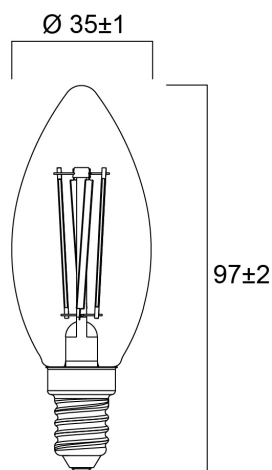

# ToLEDo RT Candle V5 ST DIM 470LM 840 E14 SL

Code article 0029368

**SYLVANIA**

Perfect for decorative and general lighting applications and creates a warm ambience similar to traditional lamps. The versatile ToLEDo Retro Candle range is the ideal replacement for halogen and incandescent lamps and perfect for chandeliers and decorative applications. Same look, size and functionality as incandescent lamps. Omni-directional light distribution. Gives same sparkling light effect as the incandescent lamp. Dimensionally identical to incandescent lamps - fits all fixtures. Environment-friendly - no mercury and lower CO2 emissions. Dimmable with approved dimmers.

### Dimensions (mm)

## Données physiques

Longueur (mm)	97
Nominal Product Diameter (mm)	35
Poids (kg)	0.021

## Emballage

Product EAN number	5410288293684
Longueur simple de l'emballage (cm)	11.0
Largeur simple de l'emballage (cm)	4.5
Packaging single depth (cm)	4.5
DUN14 (inner)	15410288293681
Units per outer package	6
Packaging outer length / height (cm)	14.3
Packaging outer width (cm)	9.7
Packaging outer depth (cm)	12.0