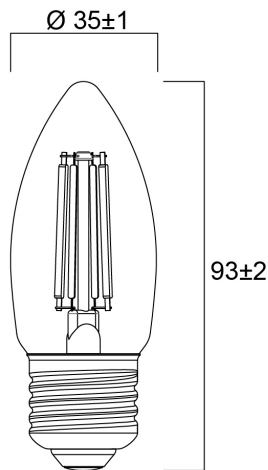

ToLEDo RT Candle V5 CL 806LM 827 E27 SL

Code article 0029480

SYLVANIA

Perfect for decorative and general lighting applications and creates a warm ambience similar to traditional lamps
The versatile ToLEDo Retro Candle range is the ideal replacement for halogen and incandescent lamps and perfect for chandeliers and decorative applications Same look, size and functionality as incandescent lamps Omni-directional light distribution Gives same sparkling light effect as the incandescent lamp Dimensionally identical to incandescent lamps - fits all fixtures Environment-friendly - no mercury and lower CO2 emissions

Atouts techniques

Dimensions (mm)

Photométrie

ToLEDo RT Candle V5 CL 806LM 827 E27 SL

Code article 0029480

SYLVANIA

Données générales

Nom du produit	ToLEDo RT Candle V5 CL 806LM 827 E27 SL
Technologie	LED
Puissance (nominale) (W)	6
Cap/Base	E27
Fixture rating	Open
General application	Hospitality, Residential & Consumer
Operating temperature range (°C)	-20°C...+40°C
Performance ambient temperature Tq (°C)	25
ETIM Class	EC001959
Numéro virtuel FI	4740931
Warranty	3 ans

Durée de vie

Lifespan L70 B50	15000
Average life (Nominal) (h)	15000
Durée de vie moyenne (nominale) (h)	15000

Données physiques

Longueur (mm)	93
Nominal Product Diameter (mm)	35
Poids (kg)	0.021

ToLEDo RT Candle V5 CL 806LM 827 E27 SL

Code article 0029480

SYLVANIA

Emballage

Product EAN number	5410288294803
Longueur simple de l'emballage (cm)	11.0
Largeur simple de l'emballage (cm)	4.5
Packaging single depth (cm)	4.5
DUN14 (inner)	15410288294800
Units per outer package	6
Packaging outer length / height (cm)	14.3
Packaging outer width (cm)	9.7
Packaging outer depth (cm)	12.0