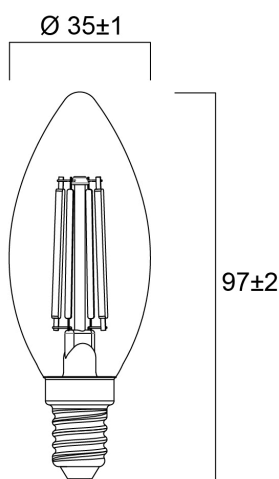

ToLEDo RT Candle CL 470LM 827 E14 SL4

Code article 0029551

SYLVANIA

Perfect for decorative and general lighting applications and creates a warm ambiance similar to traditional lamps Same look, size and functionality as incandescent lamps Omni-directional light distribution 12,000 hours average rated life Suitable replacement for incandescent and halogen lamps Gives same sparkling light effect as incandescent lamp Dimensionally identical to incandescent lamps - fits all fixtures Environment friendly - no mercury and lower CO2 emissions

Atouts techniques

Dimensions (mm)

Photométrie

ToLEDo RT Candle CL 470LM 827 E14 SL4

Code article 0029551

SYLVANIA

Données générales

Nom du produit	ToLEDo RT Candle CL 470LM 827 E14 SL4
Technologie	LED
Puissance (nominale) (W)	4.5
Lamp shape	Candle
Cap/Base	E14
Lamp finish	Clear
Fixture rating	Open
General application	Residential & Consumer
Operating temperature range (°C)	-20°C...+40°C
Performance ambient temperature Tq (°C)	25
Virtual assistant compatibility	N/A
ETIM Class	EC001959
Warranty	2 ans

Durée de vie

Lifespan L70 B50	15000
Average life (Nominal) (h)	15000
Durée de vie moyenne (nominale) (h)	15000

Données physiques

IP rating	IP20
Longueur (mm)	97
Nominal Product Diameter (mm)	35
Poids (kg)	0.084

ToLEDo RT Candle CL 470LM 827 E14 SL4

Code article 0029551

SYLVANIA

Emballage

Product EAN number	5410288295510
Longueur simple de l'emballage (cm)	11.0
Largeur simple de l'emballage (cm)	15.7
Packaging single depth (cm)	3.9
DUN14 (inner)	15410288295517
Units per outer package	6
Packaging outer length / height (cm)	12.0
Packaging outer width (cm)	24.5
Packaging outer depth (cm)	16.2