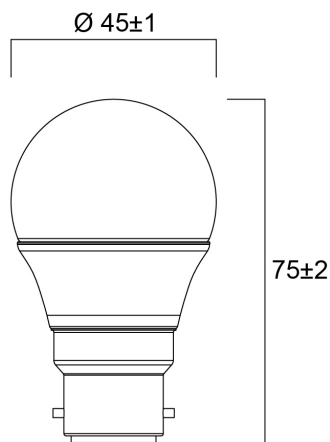

ToLEDo Ball V7 250LM 827 B22 SL

Code article 0029617

SYLVANIA

Compact and elegant design Suitable replacement for halogen, incandescent and compact fluorescent ball lamps
Instant light at the flick of a switch Uniform light distribution Good colour rendering (CRI 80) Perfect for hotels,
restaurants, lobbies, corridors, stairwells, reception areas Lower maintenance costs 15,000 hours average rated life

Atouts techniques

Dimensions (mm)

Photométrie

ToLEDo Ball V7 250LM 827 B22 SL

Code article 0029617

SYLVANIA

Données générales

Nom du produit	ToLEDo Ball V7 250LM 827 B22 SL
Technologie	LED
Puissance (nominale) (W)	2.5
Cap/Base	B22
Fixture rating	Open
General application	Hospitality, Residential & Consumer
Operating temperature range (°C)	-20°C...+40°C
Performance ambient temperature Tq (°C)	25
ETIM Class	EC001959
Warranty	3 ans

Code article 0029617

SYLVANIA

Emballage

Product EAN number	5410288296173
Longueur simple de l'emballage (cm)	5.1
Largeur simple de l'emballage (cm)	5.1
Packaging single depth (cm)	9.5
DUN14 (inner)	15410288296170
Units per outer package	6
Packaging outer length / height (cm)	15.7
Packaging outer width (cm)	10.8
Packaging outer depth (cm)	10.5