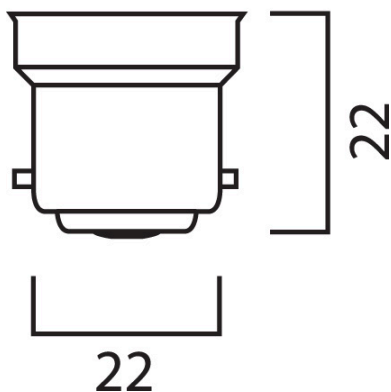

ToLEDo Ball 806LM 827 B22 SL

Code article 0029629

SYLVANIA

Compact and elegant design. Suitable replacement for halogen, incandescent and compact fluorescent lamps. Instant light at the flick of a switch. Uniform light distribution. Good colour rendering (CRI 80). Perfect for hotels, restaurants, lobbies, corridors, stairwells, reception areas. Lower maintenance costs. 15,000 hours average rated life.

Atouts techniques

Dimensions (mm)

B22

Photométrie

ToLEDo Ball 806LM 827 B22 SL

Code article 0029629

SYLVANIA

Données générales

Nom du produit	ToLEDo Ball 806LM 827 B22 SL
Technologie	LED
Puissance (nominale) (W)	6.5
Cap/Base	B22
Fixture rating	Open
General application	Hospitality, Residential & Consumer
Operating temperature range (°C)	-20°C...+40°C
Performance ambient temperature Tq (°C)	25
ETIM Class	EC001959
Warranty	3 ans

Code article 0029629

SYLVANIA

Emballage

Product EAN number	5410288296296
Longueur simple de l'emballage (cm)	5.1
Largeur simple de l'emballage (cm)	5.1
Packaging single depth (cm)	9.5
DUN14 (inner)	15410288296293
Units per outer package	6
Packaging outer length / height (cm)	15.7
Packaging outer width (cm)	10.8
Packaging outer depth (cm)	10.5