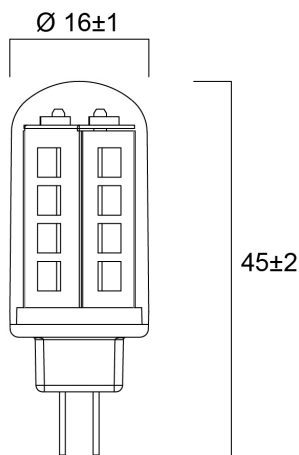

ToLEDo G4 220LM 865 SL

Code article 0029657

SYLVANIA

LED retrofit replacement for halogen G4 low voltage capsules Compact design Omni-directional light distribution
12V AC/DC 200lm = 20W halogen G4 lamp High lumen efficacy: 116lm/W 90% energy saving Non-dimmable Suitable
for chandeliers, interior display, shop windows, decorative and general lighting applications

Atouts techniques

Dimensions (mm)

Photométrie

ToLEDo G4 220LM 865 SL

Code article 0029657

SYLVANIA

Données générales

Nom du produit	ToLEDo G4 220LM 865 SL
Technologie	LED
Puissance (nominale) (W)	1.9
Fixture rating	Open
General application	Hospitality, Museums & Galleries, Residential & Consumer, Retail
Operating temperature range (°C)	-20°C...+40°C
Performance ambient temperature Tq (°C)	25
ETIM Class	EC001959
Numéro virtuel FI	4741128
Warranty	3 ans

Durée de vie

Lifespan L70 B50	15000
Average life (Nominal) (h)	15000
Durée de vie moyenne (nominale) (h)	15000

Données physiques

Longueur (mm)	45
Nominal Product Diameter (mm)	16
Poids (kg)	0.008

Emballage

Product EAN number	5410288296579
Longueur simple de l'emballage (cm)	6.1
Largeur simple de l'emballage (cm)	5.1
Packaging single depth (cm)	8.2
DUN14 (inner)	15410288296576
Units per outer package	6
Packaging outer length / height (cm)	19.7
Packaging outer width (cm)	11.3
Packaging outer depth (cm)	9.6