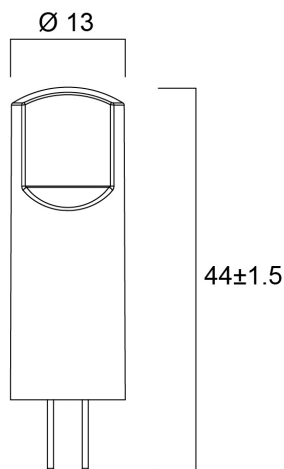

ToLEDo G4 300LM 827 SL

Code article 0029658

SYLVANIA

LED retrofit replacement for halogen G4 low voltage capsules Compact design Omni-directional light distribution 12V AC/DC 200lm = 25W halogen G4 lamp High lumen efficacy: 125lm/W 90% energy saving Non-dimmable Suitable for chandeliers, interior display, shop windows, decorative and general lighting applications

Atouts techniques

Dimensions (mm)

Photométrie

ToLEDo G4 300LM 827 SL

Code article 0029658

SYLVANIA

Données générales

Nom du produit	ToLEDo G4 300LM 827 SL
Technologie	LED
Puissance (nominale) (W)	2.4
Cap/Base	G4
Fixture rating	Open
General application	Hospitality, Museums & Galleries, Residential & Consumer, Retail
Operating temperature range (°C)	-20°C...+40°C
Performance ambient temperature Tq (°C)	25
ETIM Class	EC001959
Numéro virtuel FI	4741129
Warranty	3 ans

Durée de vie

Lifespan L70 B50	15000
Average life (Nominal) (h)	15000
Durée de vie moyenne (nominale) (h)	15000

Données physiques

Longueur (mm)	44
Nominal Product Diameter (mm)	13
Poids (kg)	0.027

ToLEDo G4 300LM 827 SL

Code article 0029658

SYLVANIA

Emballage

Product EAN number	5410288296586
Longueur simple de l'emballage (cm)	6.1
Largeur simple de l'emballage (cm)	5.1
Packaging single depth (cm)	8.2
DUN14 (inner)	15410288296583
Units per inner package	6
Packaging inner length / height (cm)	16.4
Packaging inner width (cm)	13.2
Packaging inner depth (cm)	9.3
DUN14 (outer)	25410288296580
Units per outer package	48
Packaging outer length / height (cm)	34.6
Packaging outer width (cm)	28.2
Packaging outer depth (cm)	20.8