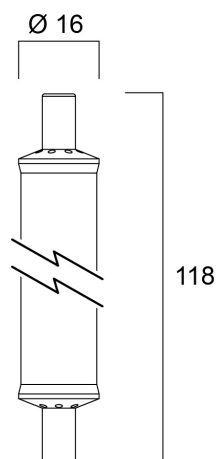

ToLEDo Retro R7s 118MM 850LM 840 SL

Code article 0029685

SYLVANIA

ToLEDo R7s is a retrofit replacement for traditional halogen double-ended linear R7s lamps. The slim design and glass construction give the same look and feel of traditional halogen R7s lamp. Omni-directional light distribution. High lumen efficacy. Lumen output: 850lm. 85% energy saving. Length: 118mm. Non-Dimmable. 15,000 hours average rated life. Ideal for domestic and commercial applications.

Atouts techniques

Dimensions (mm)

Photométrie

ToLEDo Retro R7s 118MM 850LM 840 SL

Code article 0029685

SYLVANIA

Données générales

Nom du produit	ToLEDo Retro R7s 118MM 850LM 840 SL
Technologie	LED
Puissance (nominale) (W)	7.7
Cap/Base	R7s
Fixture rating	Open
General application	Hospitality, Residential & Consumer
Operating temperature range (°C)	-20°C...+45°C
Performance ambient temperature Tq (°C)	25
ETIM Class	EC001959
Numéro virtuel FI	4741122
Warranty	3 ans

Durée de vie

Lifespan L70 B50	15000
Average life (Nominal) (h)	15000
Durée de vie moyenne (nominale) (h)	15000

Données physiques

Longueur (mm)	118
Nominal Product Diameter (mm)	17
Poids (kg)	0.013

ToLEDo Retro R7s 118MM 850LM 840 SL

Code article 0029685

SYLVANIA

Emballage

Product EAN number	5410288296852
Longueur simple de l'emballage (cm)	12.0
Largeur simple de l'emballage (cm)	4.5
Packaging single depth (cm)	4.5
DUN14 (inner)	15410288296859
Units per outer package	6
Packaging outer length / height (cm)	14.3
Packaging outer width (cm)	9.7
Packaging outer depth (cm)	13.0