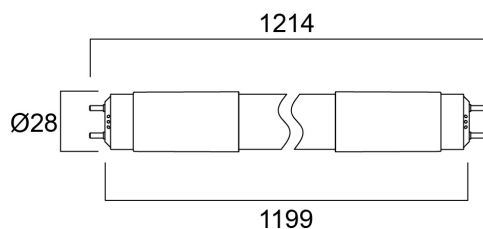

ToLED_o NEOS T8 CCG L1200 1800LM 840 30K RL

Code article 0030232

SYLVANIA

Energy efficient and affordable LED T8 solution to replace conventional fluorescent T8 lamps Omni-directional uniform light distribution thanks to glass tube construction design, same as traditional fluorescent T8 tubes Lumen output - 1800lm High lumen efficacy - 135 lm/W Switching cycles - 200,000X Average rated life 30,000 hours Lamp length - 1200mm Wide beam angle Suitable for general illumination in offices, supermarkets, department stores, parking lots Suitable for operation with electromagnetic gears/CCG and direct mains operation (220-240V) 3-Year warranty

Atouts techniques

Dimensions (mm)

Photométrie

ToLED_o NEOS T8 CCG L1200 1800LM 840 30K RL

Code article 0030232

SYLVANIA

Données générales

Nom du produit	ToLED _o NEOS T8 CCG L1200 1800LM 840 30K RL
Technologie	LED
Lamp shape	Tube, double-ended
Cap/Base	G13
Lamp finish	Frosted/Coated
Built in presence detector	NONE
General application	Education, Logistics & Industry, Office, Residential & Consumer
Operating temperature range (°C)	-20°C...+45°C
Virtual assistant compatibility	N/A
ETIM Class	EC001959
Numéro virtuel FI	4941337
Warranty	3 ans

Données optiques

Useful luminous flux (Φ _{use})	1800
Température de couleur (K)	4000
Couleur de lumière	Cool White
IRC (Ra)	80
Colour Variation Initial (SDCM)	SDCM6
Beam Angle (°)	170
Photobiological Risk Group	RG0

Durée de vie

Lifespan L70 B50 | 30000

Données physiques

IP rating	IP20
Longueur (mm)	1198
Nominal Product Diameter (mm)	28
Poids (kg)	0.25

Emballage

Product EAN number	5410288302324
Longueur simple de l'emballage (cm)	126.0
Largeur simple de l'emballage (cm)	2.8
Packaging single depth (cm)	2.8
DUN14 (inner)	15410288302321
Units per outer package	10
Packaging outer length / height (cm)	129.0
Packaging outer width (cm)	15.5
Packaging outer depth (cm)	8.5