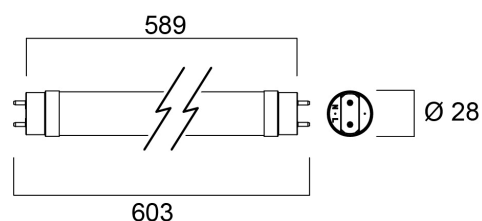

ToLED_o AVANT T8 CCG L600 1000LM 830 50K RL

Code article 0030236

SYLVANIA

Energy efficient and affordable LED T8 solution to replace conventional fluorescent T8 lamps Omni-directional uniform light distribution thanks to glass tube construction design, same as traditional fluorescent T8 tubes High lumen package - 1000lm High lumen efficacy - 150 lm/W Switching cycles - 200,000X Average life 50,000 hours lifespan Lamp length - 600mm Wide beam angle High power factor Suitable for general illumination in offices, supermarkets, department stores, train stations, petrol stations, parking lots and maintenance free applications Suitable for operation with electromagnetic gears / CCG and direct mains operation (220-240V) 5-Year warranty

Atouts techniques

Dimensions (mm)

Photométrie

ToLED_o AVANT T8 CCG L600 1000LM 830 50K RL

Code article 0030236

SYLVANIA

Données générales

Nom du produit	ToLED _o AVANT T8 CCG L600 1000LM 830 50K RL
Technologie	LED
Lamp shape	Tube, double-ended
Cap/Base	G13
Lamp finish	Frosted/Coated
General application	Hospitality, Logistics & Industry, Residential & Consumer
Operating temperature range (°C)	-20°C...+55°C
Virtual assistant compatibility	N/A
ETIM Class	EC001959
Numéro virtuel FI	4941341
Warranty	5 ans

Durée de vie

Lifespan L70 B50	50000
------------------	-------

Données physiques

IP rating	IP20
Longueur (mm)	589
Nominal Product Diameter (mm)	28
Poids (kg)	0.097

Emballage

Product EAN number	5410288302362
Longueur simple de l'emballage (cm)	64.0
Largeur simple de l'emballage (cm)	2.8
Packaging single depth (cm)	2.8
DUN14 (inner)	15410288302369
Units per outer package	10
Packaging outer length / height (cm)	69.3
Packaging outer width (cm)	22.5
Packaging outer depth (cm)	10.5