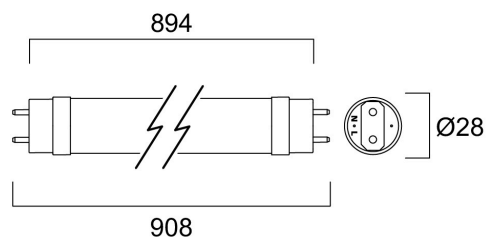

ToLED_o AVANT T8 CCG L908 1700LM 840 50K RL

Code article 0030258

SYLVANIA

Energy efficient and affordable LED T8 solution to replace conventional fluorescent T8 lamps Omni-directional uniform light distribution thanks to glass tube construction design, same as traditional fluorescent T8 tubes High lumen package - 1700lm High lumen efficacy - 150 lm/W Switching cycles - 200,000X Average life 50,000 hours lifespan Lamp length - 908mm Wide beam angle High power factor Suitable for general illumination in offices, supermarkets, department stores, train stations, petrol stations, parking lots and maintenance free applications Suitable for operation with electromagnetic gears / CCG and direct mains operation (220-240V) 5-Year warranty

Atouts techniques

Dimensions (mm)

Photométrie

ToLED_o AVANT T8 CCG L908 1700LM 840 50K RL

Code article 0030258

SYLVANIA

Données générales

Nom du produit	ToLED _o AVANT T8 CCG L908 1700LM 840 50K RL
Technologie	LED
Lamp shape	Tube, single-ended
Cap/Base	G13
Lamp finish	Opal
Fixture rating	Open
General application	Hospitality, Logistics & Industry, Residential & Consumer
Operating temperature range (°C)	-20°C...+55°C
Performance ambient temperature Tq (°C)	25
Virtual assistant compatibility	N/A
ETIM Class	EC001959
Numéro virtuel FI	4941363
Warranty	5 ans

Durée de vie

Lifespan L70 B50	50000
------------------	-------

Données physiques

IP rating	IP20
Longueur (mm)	908
Nominal Product Diameter (mm)	28
Poids (kg)	0.146

Emballage

Product EAN number	5410288302584
Longueur simple de l'emballage (cm)	94.6
Largeur simple de l'emballage (cm)	2.9
Packaging single depth (cm)	2.9
DUN14 (inner)	15410288302581
Units per outer package	10
Packaging outer length / height (cm)	100.4
Packaging outer width (cm)	22.6
Packaging outer depth (cm)	11.3