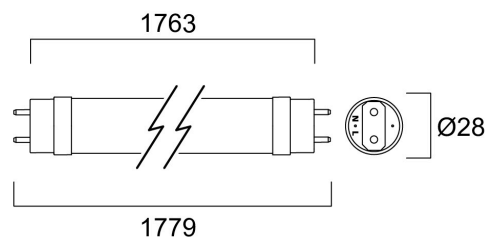

ToLED_o AVANT T8 CCG 1800 3150LM 840 50K RL

Code article 0030261

SYLVANIA

Energy efficient and affordable LED T8 solution to replace conventional fluorescent T8 lamps Omni-directional uniform light distribution thanks to glass tube construction design, same as traditional fluorescent T8 tubes High lumen package - 3150lm High lumen efficacy - 150 lm/W Switching cycles - 200,000X Average life 50,000 hours lifespan Lamp length - 1800mm Wide beam angle High power factor Suitable for general illumination in offices, supermarkets, department stores, train stations, petrol stations, parking lots and maintenance free applications Suitable for operation with electromagnetic gears / CCG and direct mains operation (220-240V) 5-Year warranty

Atouts techniques

Dimensions (mm)

Photométrie

ToLED_o AVANT T8 CCG 1800 3150LM 840 50K RL

Code article 0030261

SYLVANIA

Données générales

Nom du produit	ToLED _o AVANT T8 CCG 1800 3150LM 840 50K RL
Technologie	LED
Lamp shape	Tube, single-ended
Cap/Base	G13
Lamp finish	Opal
Fixture rating	Open
General application	Hospitality, Logistics & Industry, Residential & Consumer
Operating temperature range (°C)	-20°C...+45°C
Performance ambient temperature Tq (°C)	25
Virtual assistant compatibility	N/A
ETIM Class	EC001959
Warranty	5 ans

Données optiques

Useful luminous flux (Φ _{use})	3150
Température de couleur (K)	4000
Couleur de lumière	Cool White
IRC (Ra)	80
Colour Variation Initial (SDCM)	SDCM6
Photobiological Risk Group	RG0

Caractéristiques électriques

Durée de vie

Lifespan L70 B50	50000
------------------	-------

Données physiques

IP rating	IP20
Longueur (mm)	1777
Nominal Product Diameter (mm)	28
Poids (kg)	0.27

Emballage

Product EAN number	5410288302614
Longueur simple de l'emballage (cm)	181.5
Largeur simple de l'emballage (cm)	2.9
Packaging single depth (cm)	2.9
DUN14 (inner)	15410288302611
Units per outer package	10
Packaging outer length / height (cm)	187.3
Packaging outer width (cm)	22.6
Packaging outer depth (cm)	11.3