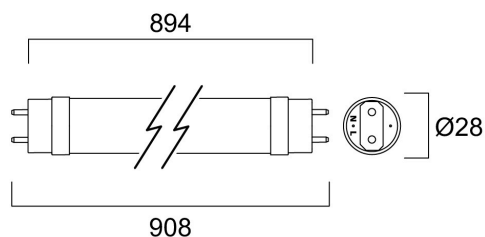

ToLED_o AVANT T8 CCG 908 1700LM 830 50K RL

Code article 0030289

SYLVANIA

Energy efficient and affordable LED T8 solution to replace conventional fluorescent T8 lamps Omni-directional uniform light distribution thanks to glass tube construction design, same as traditional fluorescent T8 tubes High lumen package - 1700lm High lumen efficacy - 150 lm/W Switching cycles - 200,000X Average life 50,000 hours lifespan Lamp length - 908mm Wide beam angle High power factor Suitable for general illumination in offices, supermarkets, department stores, train stations, petrol stations, parking lots and maintenance free applications Suitable for operation with electromagnetic gears / CCG and direct mains operation (220-240V) 5-Year warranty

Atouts techniques

Dimensions (mm)

Photométrie

ToLED_o AVANT T8 CCG 908 1700LM 830 50K RL

Code article 0030289

SYLVANIA

Données générales

Nom du produit	ToLED _o AVANT T8 CCG 908 1700LM 830 50K RL
Technologie	LED
Lamp shape	Tube, single-ended
Cap/Base	G13
Lamp finish	Opal
Fixture rating	Open
General application	Hospitality, Logistics & Industry, Residential & Consumer
Operating temperature range (°C)	-20°C...+55°C
Performance ambient temperature Tq (°C)	25
Virtual assistant compatibility	N/A
ETIM Class	EC001959
Numéro virtuel FI	4941362
Warranty	5 ans

Durée de vie

Lifespan L70 B50	50000
------------------	-------

Données physiques

IP rating	IP20
Longueur (mm)	908
Nominal Product Diameter (mm)	28
Poids (kg)	0.146

Emballage

Product EAN number	5410288302898
Longueur simple de l'emballage (cm)	94.6
Largeur simple de l'emballage (cm)	2.9
Packaging single depth (cm)	2.9
DUN14 (inner)	15410288302895
Units per outer package	10
Packaging outer length / height (cm)	100.4
Packaging outer width (cm)	22.6
Packaging outer depth (cm)	11.3