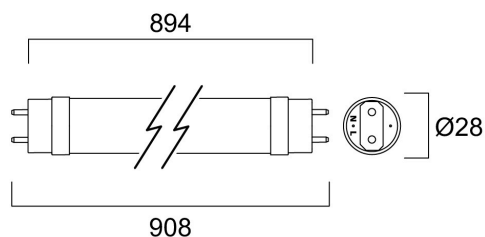

ToLED_o AVANT T8 CCG 908 1700LM 865 50K RL

Code article 0030290

SYLVANIA

Energy efficient and affordable LED T8 solution to replace conventional fluorescent T8 lamps Omni-directional uniform light distribution thanks to glass tube construction design, same as traditional fluorescent T8 tubes High lumen package - 1700lm High lumen efficacy - 150 lm/W Switching cycles - 200,000X Average life 50,000 hours lifespan Lamp length - 908mm Wide beam angle High power factor Suitable for general illumination in offices, supermarkets, department stores, train stations, petrol stations, parking lots and maintenance free applications Suitable for operation with electromagnetic gears / CCG and direct mains operation (220-240V) 5-Year warranty

Atouts techniques

Dimensions (mm)

Photométrie

ToLED_o AVANT T8 CCG 908 1700LM 865 50K RL

Code article 0030290

SYLVANIA

Données générales

Nom du produit	ToLED _o AVANT T8 CCG 908 1700LM 865 50K RL
Technologie	LED
Lamp shape	Tube, single-ended
Cap/Base	G13
Lamp finish	Opal
Fixture rating	Open
General application	Hospitality, Logistics & Industry, Residential & Consumer
Operating temperature range (°C)	-20°C...+55°C
Performance ambient temperature Tq (°C)	25
Virtual assistant compatibility	N/A
ETIM Class	EC001959
Numéro virtuel FI	4941364
Warranty	5 ans

Durée de vie

Lifespan L70 B50	50000
------------------	-------

Données physiques

IP rating	IP20
Longueur (mm)	908
Nominal Product Diameter (mm)	28
Poids (kg)	0.146

Emballage

Product EAN number	5410288302904
Longueur simple de l'emballage (cm)	94.6
Largeur simple de l'emballage (cm)	2.9
Packaging single depth (cm)	2.9
DUN14 (inner)	15410288302901
Units per outer package	10
Packaging outer length / height (cm)	100.4
Packaging outer width (cm)	22.6
Packaging outer depth (cm)	11.3