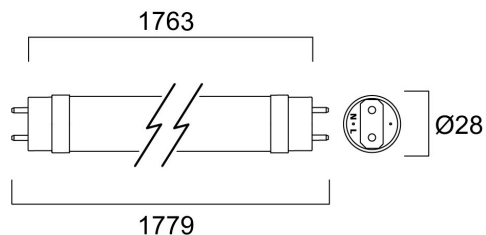

ToLED_o AVANT T8 CCG 1800 3150LM 830 50K RL

Code article 0030295

SYLVANIA

Energy efficient and affordable LED T8 solution to replace conventional fluorescent T8 lamps Omni-directional uniform light distribution thanks to glass tube construction design, same as traditional fluorescent T8 tubes High lumen package - 3150lm High lumen efficacy - 150 lm/W Switching cycles - 200,000X Average life 50,000 hours lifespan Lamp length - 1800mm Wide beam angle High power factor Suitable for general illumination in offices, supermarkets, department stores, train stations, petrol stations, parking lots and maintenance free applications Suitable for operation with electromagnetic gears / CCG and direct mains operation (220-240V) 5-Year warranty

Atouts techniques

Dimensions (mm)

Photométrie

ToLED_o AVANT T8 CCG 1800 3150LM 830 50K RL

Code article 0030295

SYLVANIA

Données générales

Nom du produit	ToLED _o AVANT T8 CCG 1800 3150LM 830 50K RL
Technologie	LED
Lamp shape	Tube, single-ended
Cap/Base	G13
Lamp finish	Opal
Fixture rating	Open
General application	Hospitality, Logistics & Industry, Residential & Consumer
Operating temperature range (°C)	-20°C...+45°C
Performance ambient temperature Tq (°C)	25
Virtual assistant compatibility	N/A
ETIM Class	EC001959
Warranty	5 ans

Données optiques

Useful luminous flux (Φuse)	3150
Température de couleur (K)	3000
Couleur de lumière	Warm White
IRC (Ra)	80
Colour Variation Initial (SDCM)	SDCM6
Photobiological Risk Group	RG0

Caractéristiques électriques

Durée de vie

Lifespan L70 B50	50000
------------------	-------

Données physiques

IP rating	IP20
Longueur (mm)	1777
Nominal Product Diameter (mm)	28
Poids (kg)	0.267

Emballage

Product EAN number	5410288302959
Longueur simple de l'emballage (cm)	181.5
Largeur simple de l'emballage (cm)	2.9
Packaging single depth (cm)	2.9
DUN14 (inner)	15410288302956
Units per outer package	10
Packaging outer length / height (cm)	187.3
Packaging outer width (cm)	22.6
Packaging outer depth (cm)	11.3