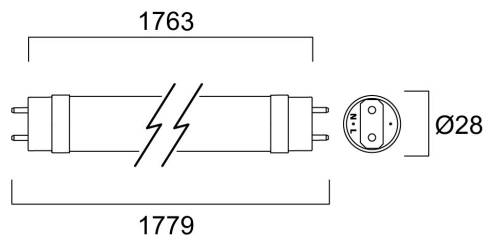

# ToLED<sub>o</sub> AVANT T8 CCG 1800 3150LM 865 50K RL

Code article 0030296

**SYLVANIA**

Energy efficient and affordable LED T8 solution to replace conventional fluorescent T8 lamps Omni-directional uniform light distribution thanks to glass tube construction design, same as traditional fluorescent T8 tubes High lumen package - 3150lm High lumen efficacy - 150 lm/W Switching cycles - 200,000X Average life 50,000 hours lifespan Lamp length - 1800mm Wide beam angle High power factor Suitable for general illumination in offices, supermarkets, department stores, train stations, petrol stations, parking lots and maintenance free applications Suitable for operation with electromagnetic gears / CCG and direct mains operation (220-240V) 5-Year warranty

### Dimensions (mm)

## Données physiques

IP rating	IP20
Longueur (mm)	1777
Nominal Product Diameter (mm)	28
Poids (kg)	0.267

## Emballage

Product EAN number	5410288302966
Longueur simple de l'emballage (cm)	181.5
Largeur simple de l'emballage (cm)	2.9
Packaging single depth (cm)	2.9
DUN14 (inner)	15410288302963
Units per outer package	10
Packaging outer length / height (cm)	187.3
Packaging outer width (cm)	22.6
Packaging outer depth (cm)	11.3