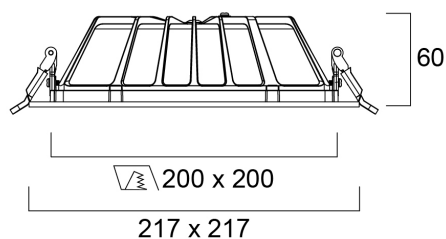

Insaver UGR19 IP54 200 2350lm 830 Square SSA01D

Code article 0030626

SYLVANIA

PROTM

Insaver is a ceiling recessed LED downlight (IP54 from the front), Die-cast aluminium body, loop in loop out connector for quick installation, SylSmart driver SSA01D, 20W; 2350lm; 118lm/W; 3000K; UGR <19 with shallow product depth 65mm. Meets TP(a) requirements.

Atouts techniques

Dimensions (mm)

Photométrie

Insaver UGR19 IP54 200 2350lm 830 Square SSA01D

Code article 0030626

SYLVANIA

Données générales

Nom du produit	Insaver UGR19 IP54 200 2350lm 830 Square SSA01D
Technologie	LED
Cap/Base	N/A
Housing	Aluminium
Montage	Ceiling recessed mounting
Built in presence detector	NONE
General application	Hospitality, Office, Retail
Operating temperature range (°C)	-20°C...+40°C
Virtual assistant compatibility	N/A
ETIM Class	EC001744
Warranty	5 ans

Données physiques

Housing colour	RAL 9010 - Pure white
IP rating	IP54/20
IK rating	IK07
Diffuser finish	Other
Diffuser material	None
Finition réflecteur	Not Applicable
Longueur (mm)	217
Largeur (mm)	217
Nominal Product Height (mm)	60
Poids (kg)	0.8

Emballage

Product EAN number	5410288306261
Longueur simple de l'emballage (cm)	25.0
Largeur simple de l'emballage (cm)	25.0
Packaging single depth (cm)	8.0
DUN14 (inner)	15410288306268
Units per outer package	12
Packaging outer length / height (cm)	51.5
Packaging outer width (cm)	51.5
Packaging outer depth (cm)	26.0