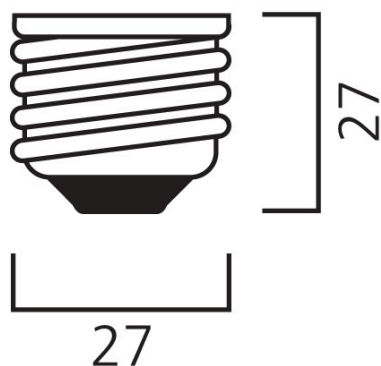

# ToLEDo Performer Retro E 2000LM E27 840 SL

Code article 0030631

**SYLVANIA**

The ToLEDo Performer E-Series is a direct retrofit solution to replace high-pressure mercury vapour lamps. Dual operating mode – compatible with HPMV magnetic ballast and direct mains AC 200-240V. 25,000 hours average rated life. Ideal product for factories, warehouses, industries, street lighting, post-top lighting and more. Similar look and feel to conventional HID lamps. IP65 design suitable for outdoor applications with IP rated base caps, as well as indoor applications. Available in 3000K and 4000K. Delivering instant saving with a low initial investment.

## Atouts techniques

Dimensions (mm)

**E27**

Photométrie

## Données physiques

Housing colour	White
IP rating	IP20
Nominal Product Height (mm)	180
Nominal Product Diameter (mm)	75
Poids (kg)	0.111

## Emballage

Product EAN number	5410288306315
Longueur simple de l'emballage (cm)	10.0
Largeur simple de l'emballage (cm)	10.0
Packaging single depth (cm)	21.8
DUN14 (inner)	15410288306312
Units per outer package	6
Packaging outer length / height (cm)	35.3
Packaging outer width (cm)	24.8
Packaging outer depth (cm)	22.8