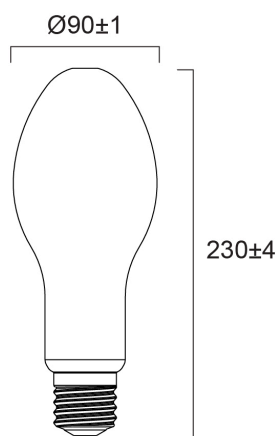

ToLEDo Performer Retro E 6000LM E40 840 SL

Code article 0030637

SYLVANIA

The ToLEDo Performer E-Series is a direct retrofit solution to replace high-pressure mercury vapour lamps. Dual operating mode – compatible with HPMV magnetic ballast and direct mains AC 200-240V. 25,000 hours average rated life. Ideal product for factories, warehouses, industries, street lighting, post-top lighting and more. Similar look and feel to conventional HID lamps. IP65 design suitable for outdoor applications with IP rated base caps, as well as indoor applications. Available in 3000K and 4000K. Delivering instant saving with a low initial investment.

Atouts techniques

Dimensions (mm)

Photométrie

ToLEDo Performer Retro E 6000LM E40 840 SL

Code article 0030637

SYLVANIA

Données générales

Nom du produit	ToLEDo Performer Retro E 6000LM E40 840 SL
Technologie	LED
Lamp shape	Pear-shape
Cap/Base	E40
Lamp finish	Opal
Built in presence detector	NONE
Fixture rating	Open
General application	Logistics & Industry
Virtual assistant compatibility	N/A
ETIM Class	EC001959
Numéro virtuel FI	4844700
Warranty	3 ans

Durée de vie

Lifespan L70 B50	25000
------------------	-------

Données physiques

Housing colour	White
IP rating	IP20
Nominal Product Height (mm)	230
Nominal Product Diameter (mm)	90
Poids (kg)	0.172

ToLEDo Performer Retro E 6000LM E40 840 SL

Code article 0030637

SYLVANIA

Emballage

Product EAN number	5410288306377
Longueur simple de l'emballage (cm)	11.2
Largeur simple de l'emballage (cm)	11.2
Packaging single depth (cm)	27.0
DUN14 (inner)	15410288306374
Units per outer package	6
Packaging outer length / height (cm)	39.6
Packaging outer width (cm)	27.8
Packaging outer depth (cm)	28.0