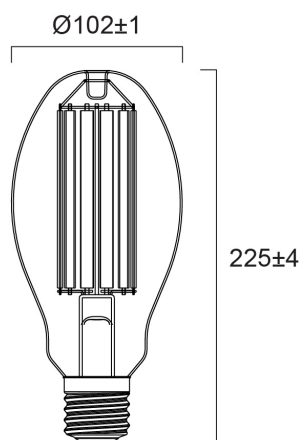

ToLEDo Performer Retro E 9000LM E40 830 SL

Code article 0030638

SYLVANIA

The ToLEDo Performer E-Series is a direct retrofit solution to replace high-pressure mercury vapour lamps. Dual operating mode – compatible with HPMV magnetic ballast and direct mains AC 200-240V. 25,000 hours average rated life. Ideal product for factories, warehouses, industries, street lighting, post-top lighting and more. Similar look and feel to conventional HID lamps. IP65 design suitable for outdoor applications with IP rated base caps, as well as indoor applications. Available in 3000K and 4000K. Delivering instant saving with a low initial investment.

Atouts techniques

Dimensions (mm)

Photométrie

ToLEDo Performer Retro E 9000LM E40 830 SL

Code article 0030638

SYLVANIA

Données générales

Nom du produit	ToLEDo Performer Retro E 9000LM E40 830 SL
Technologie	LED
Lamp shape	Pear-shape
Cap/Base	E40
Lamp finish	Clear
Built in presence detector	NONE
Fixture rating	Open
General application	Logistics & Industry
Virtual assistant compatibility	N/A
ETIM Class	EC001959
Numéro virtuel FI	4844701
Warranty	3 ans

Durée de vie

Lifespan L70 B50	25000
------------------	-------

Données physiques

Housing colour	Transparent
IP rating	IP20
Nominal Product Height (mm)	225
Nominal Product Diameter (mm)	102
Poids (kg)	0.235

ToLEDo Performer Retro E 9000LM E40 830 SL

Code article 0030638

SYLVANIA

Emballage

Product EAN number	5410288306384
Longueur simple de l'emballage (cm)	12.5
Largeur simple de l'emballage (cm)	12.5
Packaging single depth (cm)	26.0
DUN14 (inner)	15410288306381
Units per outer package	6
Packaging outer length / height (cm)	43.2
Packaging outer width (cm)	30.1
Packaging outer depth (cm)	27.0