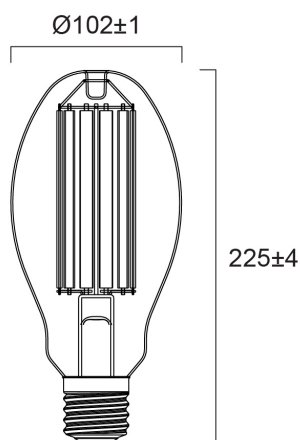

# ToLEDo Performer Retro E 10000LM E40 840 SL

Code article 0030639

**SYLVANIA**

The ToLEDo Performer E-Series is a direct retrofit solution to replace high-pressure mercury vapour lamps. Dual operating mode – compatible with HPMV magnetic ballast and direct mains AC 200-240V. 25,000 hours average rated life. Ideal product for factories, warehouses, industries, street lighting, post-top lighting and more. Similar look and feel to conventional HID lamps. IP65 design suitable for outdoor applications with IP rated base caps, as well as indoor applications. Available in 3000K and 4000K. Delivering instant saving with a low initial investment.

### Dimensions (mm)

## Données physiques

Housing colour	Transparent
IP rating	IP20
Nominal Product Height (mm)	225
Nominal Product Diameter (mm)	102
Poids (kg)	0.235

## Emballage

Product EAN number	5410288306391
Longueur simple de l'emballage (cm)	12.5
Largeur simple de l'emballage (cm)	12.5
Packaging single depth (cm)	26.0
DUN14 (inner)	15410288306398
Units per outer package	6
Packaging outer length / height (cm)	43.2
Packaging outer width (cm)	30.1
Packaging outer depth (cm)	27.0