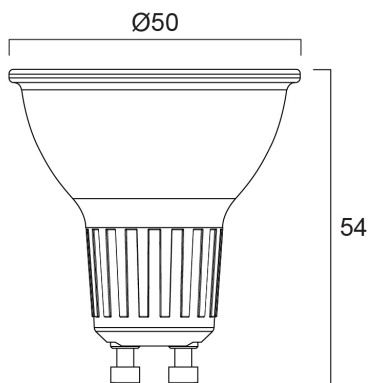

# REFLED SUPERIA RETRO ES50 V5 360LM DIM 940 36 SL5

Code article 0030725

**SYLVANIA**

Premium performance professional LED GU10 range with the same look and feel of traditional halogen GU10 lamp. Recreates backlight effect similar to halogen dichroic lamps. Full glass design - means no colours clashing between lamp and fixture. Very long lifetime of up to 25,000 hours. COOLFIT functionality – ensures overheat and over temperature protection. High switching cycles: >100,000. High colour rendering: CRI90. Dimmable. Warranty: 5 Years

### Dimensions (mm)

## Données physiques

Housing colour	Transparent
IP rating	IP20
Nominal Product Height (mm)	54
Nominal Product Diameter (mm)	50
Poids (kg)	0.19

## Emballage

Product EAN number	5410288307251
Longueur simple de l'emballage (cm)	19.5
Largeur simple de l'emballage (cm)	5.0
Packaging single depth (cm)	8.1
DUN14 (inner)	15410288307258
Units per outer package	6
Packaging outer length / height (cm)	32.3
Packaging outer width (cm)	20.2
Packaging outer depth (cm)	9.2