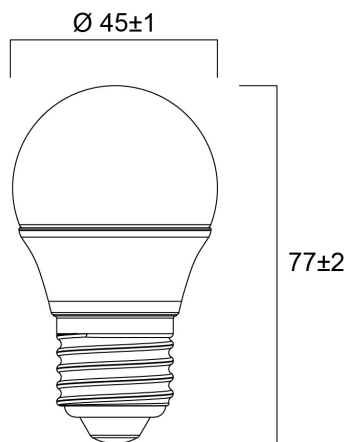

ToLEDo BALL 470LM 865 E27 SL

Code article 0030870

SYLVANIA

Compact and elegant design. Suitable replacement for halogen, incandescent and compact fluorescent lamps. Instant light at the flick of a switch. Uniform light distribution. Good colour rendering (CRI 80). Perfect for hotels, restaurants, lobbies, corridors, stairwells, reception areas. Lower maintenance costs. 15,000 hours average rated life.

Atouts techniques

Dimensions (mm)

Photométrie

ToLEDo BALL 470LM 865 E27 SL

Code article 0030870

SYLVANIA

Données générales

Nom du produit	ToLEDo BALL 470LM 865 E27 SL
Technologie	LED
Lamp shape	Pear-shape
Cap/Base	E27
Lamp finish	Opal
Built in presence detector	NONE
Fixture rating	Open
General application	Hospitality, Residential & Consumer
Virtual assistant compatibility	N/A
ETIM Class	EC001959
Numéro virtuel FI	4741287
Warranty	3 ans

Durée de vie

Lifespan L70 B50	15000
------------------	-------

Données physiques

Housing colour	White
IP rating	IP20
Nominal Product Height (mm)	77
Nominal Product Diameter (mm)	45
Poids (kg)	0.017

ToLEDo BALL 470LM 865 E27 SL

Code article 0030870

SYLVANIA

Emballage

Product EAN number	5410288308708
Longueur simple de l'emballage (cm)	5.0
Largeur simple de l'emballage (cm)	5.0
Packaging single depth (cm)	9.5
DUN14 (inner)	15410288308705
Units per outer package	6
Packaging outer length / height (cm)	15.8
Packaging outer width (cm)	10.7
Packaging outer depth (cm)	10.7