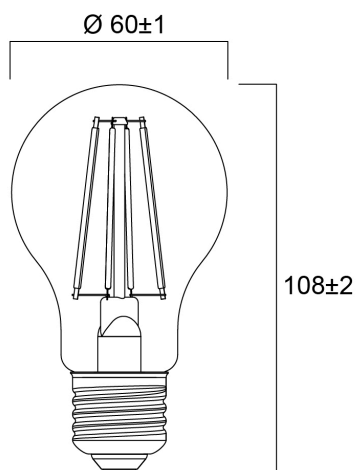

ToLEDo RT GLS V5 ST DIM 1055LM 827 E27 SL3

Code article 0030989

SYLVANIA

Perfect for decorative and general lighting applications and creates a warm ambiance similar to traditional lamps
Same look, size and functionality as incandescent lamps
Omni-directional light distribution
Suitable replacement for incandescent and halogen lamps
Gives same sparkling light effect as incandescent lamp
Dimensionally identical to incandescent lamps - fits all fixtures
Environment friendly - no mercury and lower CO2 emissions
Dimmable with approved dimmers

Atouts techniques

Dimensions (mm)

Photométrie

ToLEDo RT GLS V5 ST DIM 1055LM 827 E27 SL3

Code article 0030989

SYLVANIA

Données générales

Nom du produit	ToLEDo RT GLS V5 ST DIM 1055LM 827 E27 SL3
Technologie	LED
Puissance (nominale) (W)	9
Lamp shape	Pear-shape
Cap/Base	E27
Lamp finish	Opal
Built in presence detector	NONE
Fixture rating	Open
General application	Hospitality, Residential & Consumer
Operating temperature range (°C)	-10°C...+45°C
Performance ambient temperature Tq (°C)	25
Virtual assistant compatibility	N/A
ETIM Class	EC001959
Warranty	3 ans

Durée de vie

Lifespan L70 B50	15000
Average life (Nominal) (h)	15000
Durée de vie moyenne (nominale) (h)	15000

Données physiques

Housing colour	White
IP rating	IP20
Longueur (mm)	108
Nominal Product Diameter (mm)	60
Poids (kg)	0.108

ToLEDo RT GLS V5 ST DIM 1055LM 827 E27 SL3

Code article 0030989

SYLVANIA

Emballage

Product EAN number	5410288309897
Longueur simple de l'emballage (cm)	19.2
Largeur simple de l'emballage (cm)	12.0
Packaging single depth (cm)	6.6
DUN14 (inner)	15410288309894
Units per outer package	6
Packaging outer length / height (cm)	40.7
Packaging outer width (cm)	19.7
Packaging outer depth (cm)	13.0