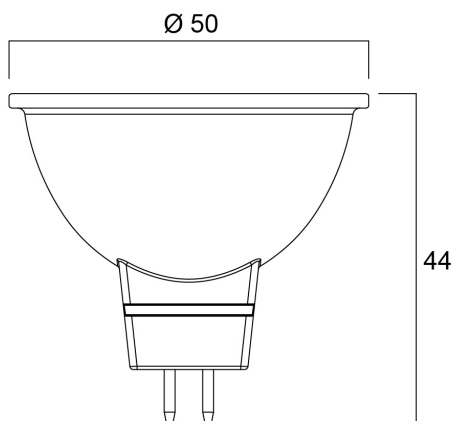

### Dimensions (mm)

## Données physiques

Housing colour	Transparent
IP rating	IP20
Nominal Product Height (mm)	44
Nominal Product Diameter (mm)	50
Poids (kg)	0.032

## Emballage

Product EAN number	5410288318059
Longueur simple de l'emballage (cm)	17.9
Largeur simple de l'emballage (cm)	5.1
Packaging single depth (cm)	8.2
DUN14 (inner)	15410288318056
Units per outer package	6
Packaging outer length / height (cm)	18.7
Packaging outer width (cm)	16.4
Packaging outer depth (cm)	17.5