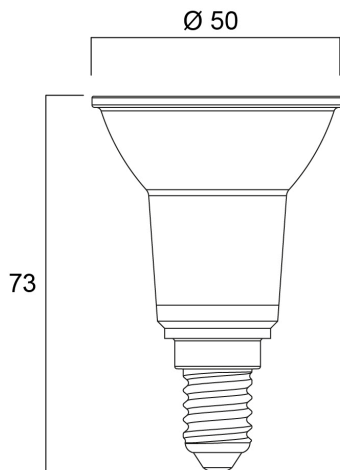

RLD RT PAR16 V3 345LM 840 E14 36 SL

Code article 0031841

SYLVANIA

High performance. LED PAR16 lamp with the same look and feel of traditional PAR lamps. Glass construction - means no colours clashing between the lamp and fixture. Reduced visible heatsink from the front. Mercury-free solution. Lower maintenance cost. Lifetime: 15,000 hours. High lumen efficacy. Non-dimmable. 3 year warranty. Suitable for general lighting and accent lighting for hotels, restaurants, bars, lobbies, corridors and halls.

Atouts techniques

Dimensions (mm)

Photométrie

RLD RT PAR16 V3 345LM 840 E14 36 SL

Code article 0031841

SYLVANIA

Données générales

Nom du produit	RLD RT PAR16 V3 345LM 840 E14 36 SL
Technologie	LED
Puissance (nominale) (W)	3.6
Lamp shape	Reflector
Cap/Base	E14
Lamp finish	Clear
Built in presence detector	NONE
Fixture rating	Open
General application	Hospitality, Museums & Galleries, Residential & Consumer, Retail
Operating temperature range (°C)	-20°C...+40°C
Performance ambient temperature Tq (°C)	25
Virtual assistant compatibility	N/A
ETIM Class	EC001959
Numéro virtuel FI	4741299
Warranty	3 ans

Durée de vie

Lifespan L70 B50	15000
Average life (Nominal) (h)	15000
Durée de vie moyenne (nominale) (h)	15000

Données physiques

Housing colour	Silver
IP rating	IP20
Nominal Product Height (mm)	73
Nominal Product Diameter (mm)	50
Poids (kg)	0.05

RLD RT PAR16 V3 345LM 840 E14 36 SL

Code article 0031841

SYLVANIA

Emballage

Product EAN number	5410288318417
Longueur simple de l'emballage (cm)	5.0
Largeur simple de l'emballage (cm)	5.0
Packaging single depth (cm)	8.7
DUN14 (inner)	15410288318414
Units per inner package	6
Packaging inner length / height (cm)	15.9
Packaging inner width (cm)	10.9
Packaging inner depth (cm)	10.0
DUN14 (outer)	25410288318411
Units per outer package	48
Packaging outer length / height (cm)	33.3
Packaging outer width (cm)	23.3
Packaging outer depth (cm)	22.0