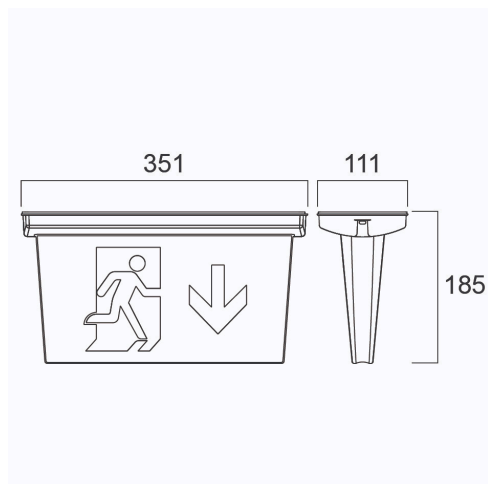

LiFeSafe Bulkhead IP65 EXIT DIFFUSER

Code article 0032014

SYLVANIA

LiFeSafe™

LiFeSafe Bulkhead IP65 Exit Diffuser. Dropped Exit diffuser (with 2 stickers) for LiFeSafe Bulkhead.

Atouts techniques

Dimensions (mm)

Photométrie

LiFeSafe Bulkhead IP65 EXIT DIFFUSER

Code article 0032014

SYLVANIA

Données générales

Nom du produit	LiFeSafe Bulkhead IP65 EXIT DIFFUSER
Technologie	Accessory
Type of accessory	Optical accessory
Housing	PC Polycarbonate
General application	Education, Hospitality, Logistics & Industry, Museums & Galleries, Office
ETIM Class	EC002557
Warranty	5 ans

Caractéristiques électriques

Emergency type

Données physiques

Housing colour	Transparent
Longueur (mm)	345
Largeur (mm)	109
Nominal Product Height (mm)	185
Poids (kg)	0.1

Emballage

Product EAN number	5410288320144
Longueur simple de l'emballage (cm)	35.6
Largeur simple de l'emballage (cm)	19.0
Packaging single depth (cm)	11.7
DUN14 (inner)	15410288320141
Units per outer package	1
Packaging outer length / height (cm)	35.6
Packaging outer width (cm)	19.0
Packaging outer depth (cm)	11.7