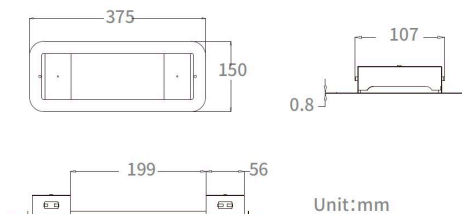

LIFESAFE PRO BH IP65 RCSD MTG KIT BK

Code article 0038823

SYLVANIA

LiFeSafe

LiFeSafe PRO Bulkhead IP65 RCSD MTG KIT BK. Black steel recessing kit for LiFeSafe PRO bulkhead. 6-year warranty.

Atouts techniques

Dimensions (mm)

Photométrie

Données générales

Nom du produit	LIFESAFE PRO BH IP65 RCSD MTG KIT BK
Technologie	Non - Electrical Device
Type d'accessoire	Mounting
Type of accessory	Fixing clamp / bracket
Housing	PC Polycarbonate
Montage	Ceiling recessed mounting
General application	Education, Hospitality, Logistics & Industry, Museums & Galleries, Office
ETIM Class	EC002557
Warranty	6 years

Caractéristiques électriques

Emergency type	
Max. products per 10A C Breaker	1
Max. products per 16A C Breaker	1

Données physiques

Housing colour	Black
IK rating	IK00
Longueur (mm)	375
Largeur (mm)	150
Nominal Product Height (mm)	57
Poids (kg)	0.48
Recessed Depth (mm)	57

LIFESAFE PRO BH IP65 RCSD MTG KIT BK

Code article 0038823

SYLVANIA

Emballage

Product EAN number	5410288388236
Longueur simple de l'emballage (cm)	32.0
Largeur simple de l'emballage (cm)	20.0
Packaging single depth (cm)	11.0
DUN14 (inner)	05410288388236
Units per outer package	1
Packaging outer length / height (cm)	32.0
Packaging outer width (cm)	20.0
Packaging outer depth (cm)	11.0