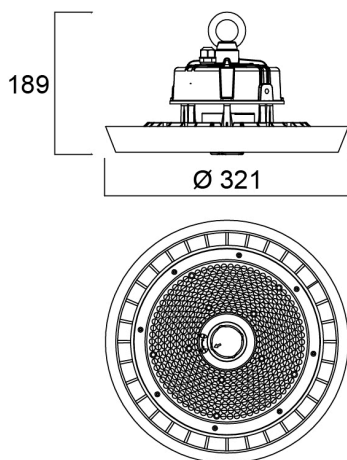

# Granit IP65 DALI 19000lm 865 WB

Code article 0039624

**SYLVANIA**

Integrated LED highbay; Black aluminium housing; 19100 Lm; 139 W; 137 Lm/W; 6500K; Drive current: 2400mA; CRI 80; 85° beam angle; DALI dimmable; IP65; IK08; Lifespan L80:B50 90,000 hrs; (D x H) 321 x 189 mm; 1.5 m mains cable; 1.5 m control cable; 1.2 m chain length including hooks.

### Dimensions (mm)

## Emballage

Product EAN number	5410288396248
Longueur simple de l'emballage (cm)	38.0
Largeur simple de l'emballage (cm)	38.0
Packaging single depth (cm)	18.5
DUN14 (inner)	05410288396248
Units per outer package	1
Packaging outer length / height (cm)	38.0
Packaging outer width (cm)	38.0
Packaging outer depth (cm)	18.5