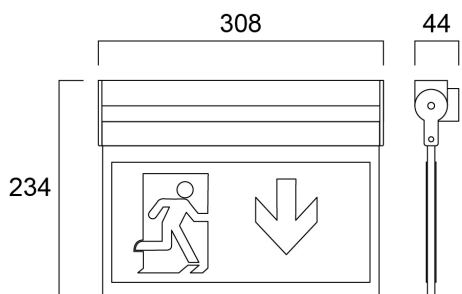

# SylSafe Exit EX C EM3 MT DA

Code article 0041748

**SYLVANIA**

LiFeSafe™

SylSafe Exit EX C EM3 MT MS is a surface mounted emergency exit sign. Rotateable legend for wall / ceiling mounting applications. Comes with ISO7010 compliant legend pack. Arrows left, right, up, down and a blank sheet for single sided versions. EC legend pack is available as accessory. Viewing distance 26m. White housing colour. Maintained 3hr emergency operation with NiMH rechargeable battery. Recharge period 24 hours. Self testing with DALI monitoring capability. 2.2W, IK03, IP20. Power Factor 0.6. Class II electrical construction.

### Dimensions (mm)

## Données physiques

Housing colour	White
IP rating	IP20
IK rating	IK03
Longueur (mm)	308
Largeur (mm)	18
Nominal Product Height (mm)	234
Poids (kg)	0.866

## Emballage

Product EAN number	5410288417486
Longueur simple de l'emballage (cm)	31.0
Largeur simple de l'emballage (cm)	22.6
Packaging single depth (cm)	4.4
DUN14 (inner)	05410288417486
Units per outer package	1
Packaging outer length / height (cm)	31.0
Packaging outer width (cm)	22.6
Packaging outer depth (cm)	4.4