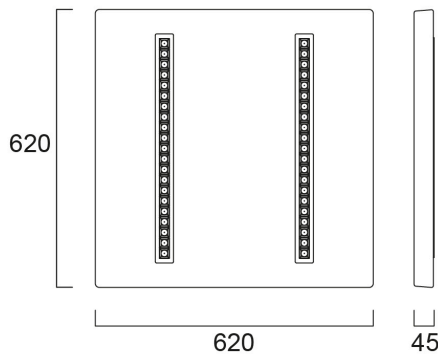

# OPTICLIP TERRA 625 830 2L WHT SSA01D

Code article 0042048

**SYLVANIA**

**TERRA** 

OPTICLIP TERRA 625 830 WHT SSA01D is a high efficacy low glare ceiling recessed luminaire with replaceable light engines for office and education applications. Housing made of white colour cardboard, combined with white colour plastic optic, direct light distribution, luminaire dimensions: 620x620x45mm, IP20 (from the front), IK02, SylSmart Connected enabled with Bluetooth driver, 33.5W power consumption, 3000K (warm white) LED CCT, 4450lm luminous flux at 900mA drive current level, 133lm/W system efficacy, CRI>80, SDCM≤3 (3-step MacAdam ellipse) LED Colour Consistency, UGR<16, luminance at 65° < 1000 cd/m2. Lifespan: 100,000 hours L80B20, photobiological safety risk group 0. Electrical protection Class II. Glow wire test 650°C.

### Dimensions (mm)

### Photométrie

Distance [m]	Cone diameter [m]	Φ17° E170 E170	Φ30° E300 E300	Φ37° E370 E370
0.5	0.78 0.78	1114	270	271
1.0	1.56 1.56	279	68	68
1.5	2.34 2.34	126	30	30
2.0	3.13 3.11	69	17	17
2.5	3.91 3.89	48	13	11
3.0	4.69 4.67	39	10	7

## Données physiques

Housing colour	RAL 9016 - Traffic white / Bezel
IP rating	IP40/20
IK rating	IK02
Diffuser finish	Other
Diffuser material	None
Finition réflecteur	Matt
Longueur (mm)	620
Largeur (mm)	620
Nominal Product Height (mm)	45
Poids (kg)	1.1