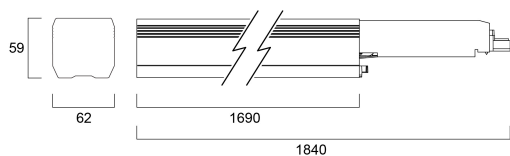

# ISOLINE 1690MM 4K WD DA 8C E3

Code article 0042531

**SYLVANIA**

**PRO**<sup>TM</sup>

Isoline LED linear DALI dimmable luminaire with 3hr integrated emergency function for industrial and commercial applications. 1690 mm length with wide optics provide homogeneous light distribution for open areas. Suitable for DALI Dimming. Aluminium housing, RAL 9016. Max + 35 °C operating temperature range, 4000 K, CRI 80, UGR <25, 3 SDCM. 59 W power consumption, 8150 lm luminous flux, 138 lm/W efficacy, 1690 mm x 62 mm x 59 mm (L x W x H) dimensions, IP20, IK03, DC 50/60 Hz, Class I. Lifespan L70:B50 60,000 hours.

### Dimensions (mm)

## Données physiques

Housing colour	RAL 9016 - Traffic white / Bezel
IP rating	IP20
IK rating	IK03
IK rating of sensor	IK03
Diffuser finish	Transparent
Diffuser material	PMMA Acrylic
Longueur (mm)	1690
Largeur (mm)	62
Nominal Product Height (mm)	59
Poids (kg)	4.5

## Emballage

Product EAN number	5410288425313
Longueur simple de l'emballage (cm)	185.0
Largeur simple de l'emballage (cm)	7.2
Packaging single depth (cm)	6.9
DUN14 (inner)	05410288425313
Units per outer package	1
Packaging outer length / height (cm)	185.0
Packaging outer width (cm)	7.2
Packaging outer depth (cm)	6.9