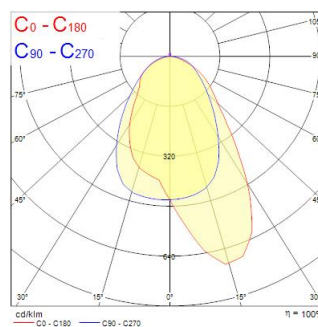

Photométrie