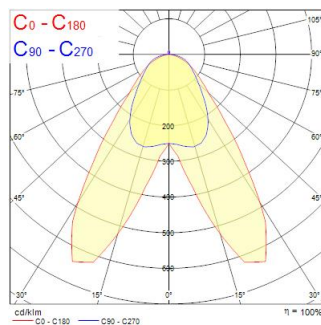

# ISOLINE 3380MM 4K 1.7DASY 1.7BLK DA

Code article 0042559

**SYLVANIA**

**PRO**<sup>TM</sup>

Isoline LED linear luminaire for industrial and commercial applications. 3380mm length with 1.7m blank section, with medium optics provide homogenous light distribution for wide, shelf areas. Suitable for DALI Dimming. Aluminium housing, RAL 9016. Max + 35 °C operating temperature range, 4000 K, CRI 80, UGR <25, 3 SDCM. 56W power consumption, 8300lm luminous flux, 148 lm/W efficacy, 3380 mm x 62 mm x 59 mm (L x W x H) dimensions, IP20, IK03, 220-240 V 50/60 Hz, Class I. Lifespan L70:B50 60,000 hours.

### Dimensions (mm)

### Photométrie

Distance [m]	Cone diameter [m]	E107	E100	E100	E100
0.5	0.90 0.75	8273	1596	42.0°	36.9°
1.0	1.80 1.50	2088	499	42.0°	36.9°
1.5	2.70 2.25	919	204	42.0°	36.9°
2.0	3.60 3.00	517	116	42.0°	36.9°
2.5	4.50 3.75	321	73	42.0°	36.9°
3.0	5.40 4.50	230	51	42.0°	36.9°

Distance [m]    Cone diameter [m]    Illuminance [lx]

— C0 - C180 (Half beam angle: 75.9°)  
— C90 - C270 (Half beam angle: 64.0°)