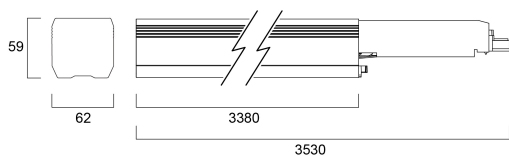

ISOLINE 3380MM 4K 1.7ASY-L 1.7BLK DA

Code article 0042561

SYLVANIA

PROTM

Isoline LED linear luminaire for industrial and commercial applications. 3380mm length with 1.7m blank section, asymmetrical (Left) optics provide homogenous light distribution for wide, shelf areas. Suitable for DALI Dimming. Aluminium housing, RAL 9016. Max + 35 °C operating temperature range, 4000 K, CRI 80, UGR <20, 3 SDCM. 56W power consumption, 8000lm luminous flux, 143 lm/W efficacy, 3380 mm x 62 mm x 59 mm (L x W x H) dimensions, IP20, IK03, 220-240 V 50/60 Hz, Class I. Lifespan L70:B50 60,000 hours.

Atouts techniques

Dimensions (mm)

Photométrie

ISOLINE 3380MM 4K 1.7ASY-L 1.7BLK DA

Code article 0042561

SYLVANIA

Données générales

Nom du produit	ISOLINE 3380MM 4K 1.7ASY-L 1.7BLK DA
Technologie	LED
Cap/Base	N/A
Housing	Aluminium
Montage	Suspended
Fixture rating	Enclosed
General application	Logistics & Industry
Operating temperature range (°C)	0°C...+35°C
ETIM Class	EC000986
Warranty	5 ans

Durée de vie

Lifespan L70 B50	60000
Lifespan L80 B10	60000
Lifespan L90 B10	31500

ISOLINE 3380MM 4K 1.7ASY-L 1.7BLK DA

Code article 0042561

SYLVANIA

Données physiques

Housing colour	RAL 9016 - Traffic white / Bezel
IP rating	IP20
IK rating	IK03
IK rating of sensor	IK03
Diffuser finish	Transparent
Diffuser material	PMMA Acrylic
Longueur (mm)	3380
Largeur (mm)	62
Nominal Product Height (mm)	59
Poids (kg)	5.0

Emballage

Product EAN number	5410288425610
Longueur simple de l'emballage (cm)	353.0
Largeur simple de l'emballage (cm)	6.5
Packaging single depth (cm)	5.8
DUN14 (inner)	05410288425610
Units per outer package	1
Packaging outer length / height (cm)	353.0
Packaging outer width (cm)	6.5
Packaging outer depth (cm)	5.8