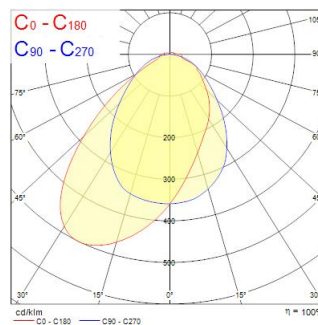

RTS 1500MM 70W 5-WIRE LEFT ASYM WHITE

Code article 0042586

SYLVANIA

PROTM

RTS LED linear luminaire for industrial and commercial applications. 1500 mm length with asymmetrical (Left) optics provide homogenous light distribution for wide, shelf areas. Steel housing, White color, -25 ... +30 °C operating temperature range, 4000 K, CRI 80, 3 SDMC. 70 W power consumption, 11200 lm luminous flux, 160 lm/W efficacy, 1500 mm x 70.2 mm x 78.6 mm (L x W x H) dimensions, IP20, IK03, 220-240 V 50/60 Hz, Class I. Lifespan L70:B50 120,000 hours.

Atouts techniques

Dimensions (mm)

L	600	900	1202	1500	2403	3000	3605	4500
---	-----	-----	------	------	------	------	------	------

Photométrie

Distance [m]	Cone diameter [m]	Beam angle [°]	Beam diameter [m]	Illuminance [lx]
0.5	0.95 1.14	43.8° 48.7°	350 392	1600 300
1.0	1.90 2.28	43.8° 48.7°	700 784	400 150
1.5	2.85 3.41	43.8° 48.7°	1050 1176	170 130
2.0	3.81 4.56	43.8° 48.7°	1400 1584	100 84
2.5	4.76 5.69	43.8° 48.7°	1750 1968	60 54
3.0	5.71 6.83	43.8° 48.7°	2100 2352	40 34

Données optiques

Fixture luminous flux (lm)	11200
Luminaire efficacy (lm/W)	160
Température de couleur (K)	4000
IRC (Ra)	80
Colour Variation Initial (SDCM)	SDCM3
Distribution type	Asymmetric
Photobiological Risk Group	RG1