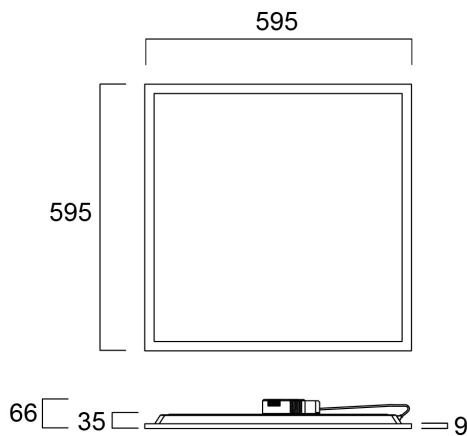

# START PANEL IP54 UGR19 TW 600x600 4300LM DALI DT8

Code article 0042705

**SYLVANIA**

**START**<sup>TM</sup>

START Panel IP54 Tunable White is a range of backlit LED panels with adjustable colour temperature ranging from 3000-5700K. Ideal for general indoor applications such as corridors, breakrooms, offices and meeting rooms. Luminaire dimensions are compatible with common ceiling installation, and the shallow design makes it easy to install in low ceilings. Nominal size 600x600mm, 4320Lm; 36W; 120Lm/W; Average lifespan: 100.000Hrs; CRI 80; Glare control <19; IK03; IP54 (from the front); SDCM<3; Class II; Loop in loop out connector for quick installation. Tp(a) rated diffuser. DALI DT8 dimmable driver (dual channel).

### Dimensions (mm)

## Données physiques

Housing colour	RAL 9003 - Signal white
IP rating	IP54/20
IK rating	IK03
Diffuser finish	Diffuse
Diffuser material	PS Polystyrene
Longueur (mm)	595
Largeur (mm)	595
Nominal Product Height (mm)	35
Poids (kg)	2.244

## Emballage

Product EAN number	5410288427058
Longueur simple de l'emballage (cm)	68.9
Largeur simple de l'emballage (cm)	3.8
Packaging single depth (cm)	60.5
DUN14 (inner)	15410288427055
Units per outer package	4
Packaging outer length / height (cm)	70.7
Packaging outer width (cm)	17.6
Packaging outer depth (cm)	62.6