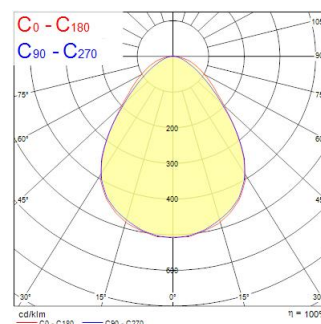

# START PANEL IP54 UGR19 TW 600x600 4300LM DALI DT8

Code article 0042705

**SYLVANIA**

**START**<sup>TM</sup>

START Panel IP54 Tunable White is a range of backlit LED panels with adjustable colour temperature ranging from 3000-5700K. Ideal for general indoor applications such as corridors, breakrooms, offices and meeting rooms. Luminaire dimensions are compatible with common ceiling installation, and the shallow design makes it easy to install in low ceilings. Nominal size 600x600mm, 4320Lm; 36W; 120Lm/W; Average lifespan: 100.000Hrs; CRI 80; Glare control <19; IK03; IP54 (from the front); SDCM<3; Class II; Loop in loop out connector for quick installation. Tp(a) rated diffuser. DALI DT8 dimmable driver (dual channel).

### Dimensions (mm)

### Photométrie

Distance [m]	Cone diameter [m]	Beam angle [°]	Beam diameter [m]	Illuminance [lx]
0.5	0.88	83.0°	0.88	8710
		60.0°	0.88	1544
		41.8°	0.88	1553
1.0	1.77	83.0°	1.77	2178
		60.0°	1.77	481
		41.8°	1.77	481
1.5	2.65	83.0°	2.65	965
		60.0°	2.65	204
		41.8°	2.65	204
2.0	3.54	83.0°	3.54	542
		60.0°	3.54	114
		41.8°	3.54	114
2.5	4.42	83.0°	4.42	348
		60.0°	4.42	74
		41.8°	4.42	73
3.0	5.31	83.0°	5.31	242
		60.0°	5.31	51
		41.8°	5.31	51