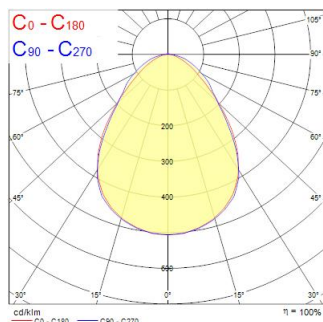

START PANEL IP54 UGR19 TW 1200x300 4300LM SSC

Code article 0042708

SYLVANIA

STARTTM

START Panel IP54 Tunable White is a range of backlit LED panels with adjustable colour temperature ranging from 3000-5400K. Ideal for general indoor applications such as corridors, breakrooms, offices and meeting rooms. Luminaire dimensions are compatible with common ceiling installation, and the shallow design makes it easy to install in low ceilings. Nominal size 1200x300mm, 4320Lm; 38W; 114Lm/W; Average lifespan: 100.000Hrs; CRI 80; Glare control <19; IK03; IP54 (from the front); SDCM<3; Class II; Loop in loop out connector for quick installation. Tp(a) rated diffuser. SylSmart Standalone (SSC) enabled. Not compatible with surface mounting frames.

Atouts techniques

Photométrie

0.5	0.87 0.90	E(0°) E(C0) 40° E(C90) 41°	8441 1523 1744
1.0	1.73 1.75	E(0°) E(C0) 40° E(C90) 41°	2110 488 628
1.5	2.60 2.69	E(0°) E(C0) 40° E(C90) 41°	935 261 334
2.0	3.45 3.59	E(0°) E(C0) 40° E(C90) 41°	539 144 189
2.5	4.33 4.49	E(0°) E(C0) 40° E(C90) 41°	338 71 92
3.0	5.20 5.38	E(0°) E(C0) 40° E(C90) 41°	234 51 65

Distance [m] Cone diameter [m] Illuminance [lx]

— C0 - C180 (Half beam angle: 81.9°)
— C90 - C270 (Half beam angle: 81.9°)

START PANEL IP54 UGR19 TW 1200x300 4300LM SSC

Code article 0042708

SYLVANIA

Données générales

Données optiques

Fixture luminous flux (lm)	4320
Luminaire efficacy (lm/W)	114
Colour Code	N/A
Couleur de lumière	Tuneable White
IRC (Ra)	80
Colour Variation Initial (SDCM)	SDCM3
Beam Angle (°)	85
Distribution type	Symmetric
Glare control	< 19
Photobiological Risk Group	RG0